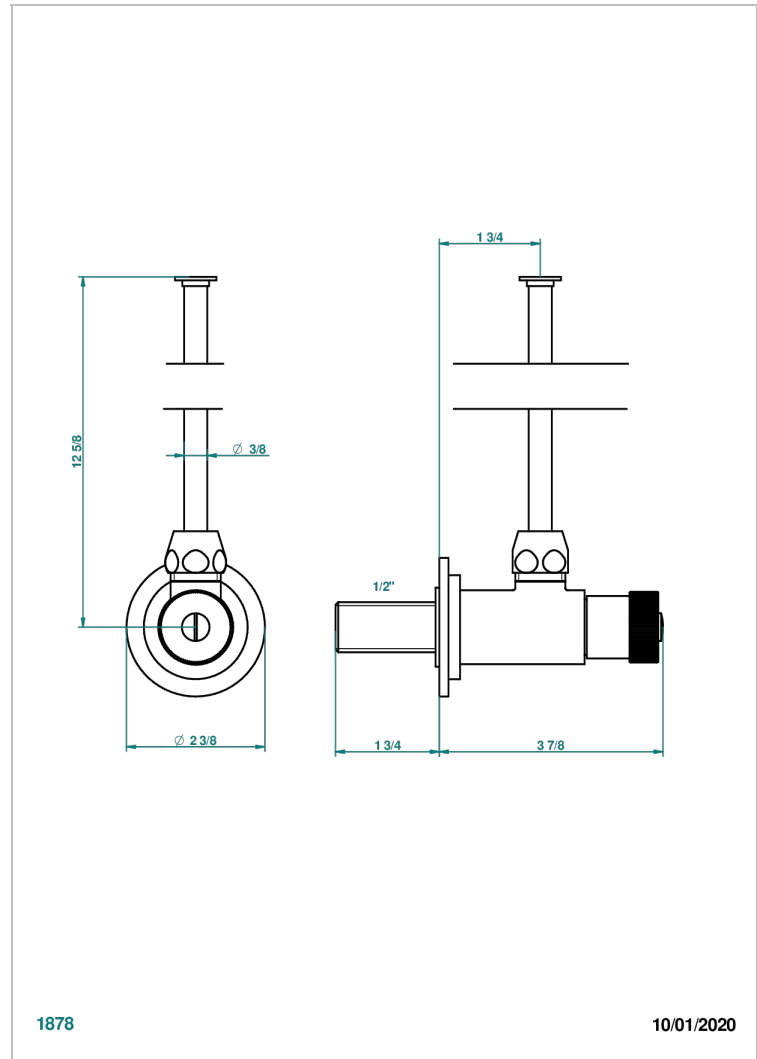

# METROPOLIS BLACK CRYSTAL WITH LEVER

A2M-181

1/2" adjustable stop cock with 30 cm tube

## CHARACTERISTIC

- Métropolis Black crystal with lever
- 1/2" adjustable stop cock with 30 cm tube