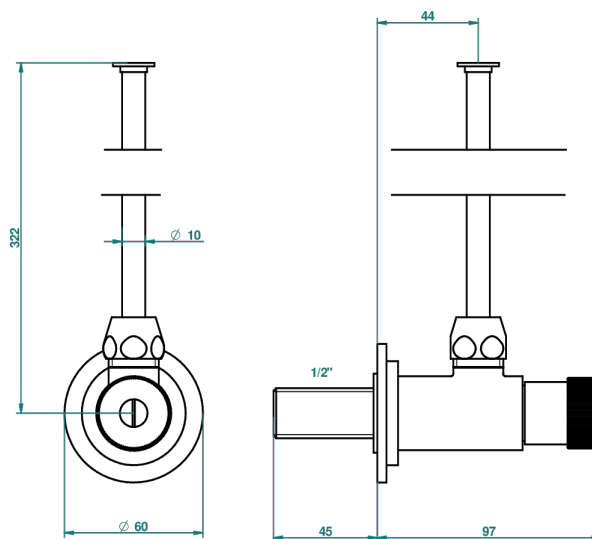

METROPOLIS BLACK CRYSTAL

A2L-181

1/2" adjustable stop cock with 30 cm tube

1878

10/01/2020

CHARACTERISTIC

- Métropolis Black crystal
- 1/2" adjustable stop cock with 30 cm tube

AVAILABLE FINITIONS