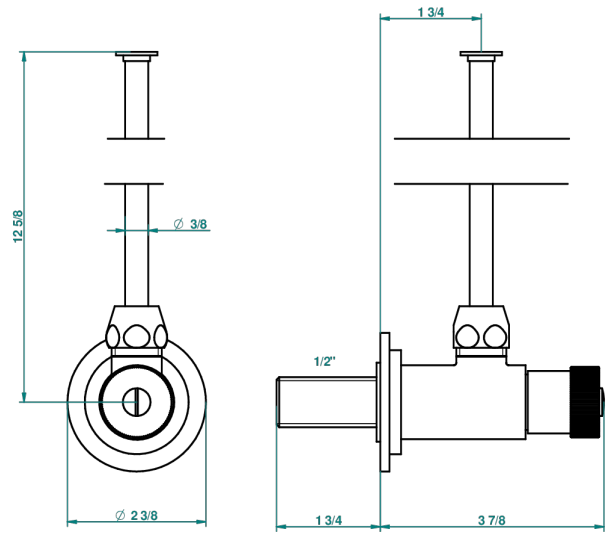

# METROPOLIS BLACK CRYSTAL

A2L-181

1/2" adjustable stop cock with 30 cm tube

1878

10/01/2020

## CHARACTERISTIC

- Métropolis Black crystal
- 1/2" adjustable stop cock with 30 cm tube