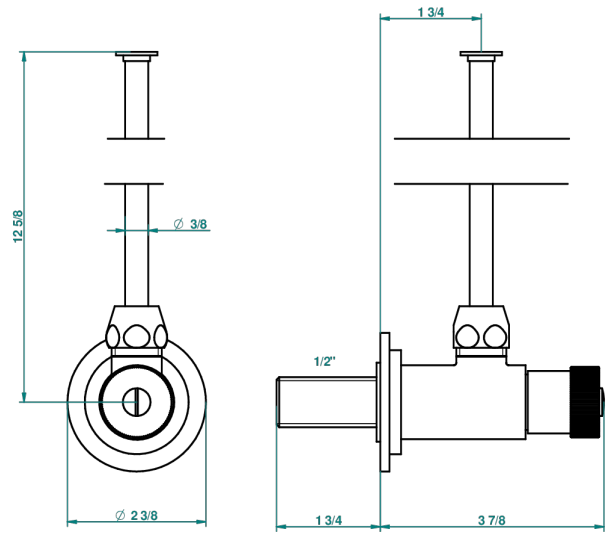

METROPOLIS BLACK CRYSTAL

A2L-181

1/2" adjustable stop cock with 30 cm tube

1878

10/01/2020

CHARACTERISTIC

- Métropolis Black crystal
- 1/2" adjustable stop cock with 30 cm tube

AVAILABLE FINITIONS