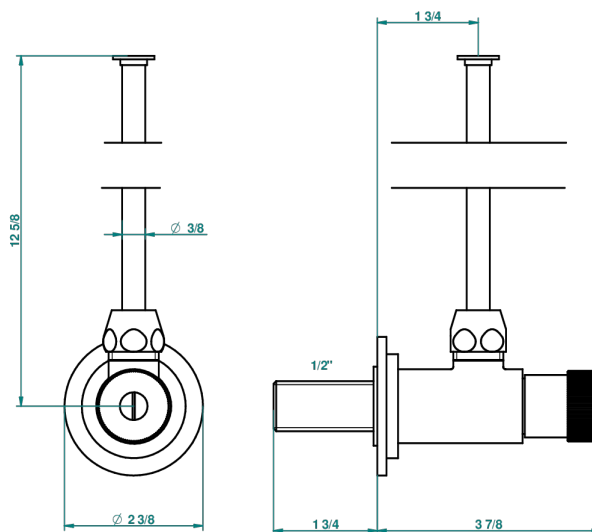

PANTHERE BLACK CRYSTAL

A2K-181

1/2" adjustable stop cock with 30 cm tube

1878

10/01/2020

CHARACTERISTIC

- Panthère Black crystal
- 1/2" adjustable stop cock with 30 cm tube

AVAILABLE FINITIONS