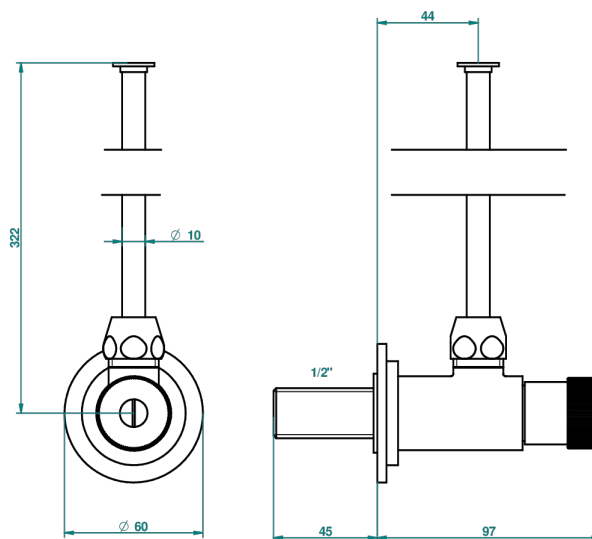

PANTHERE CLEAR CRYSTAL

A2H-181

1/2" adjustable stop cock with 30 cm tube

1878

10/01/2020

CHARACTERISTIC

- Panthère Clear crystal
- 1/2" adjustable stop cock with 30 cm tube

AVAILABLE FINITIONS