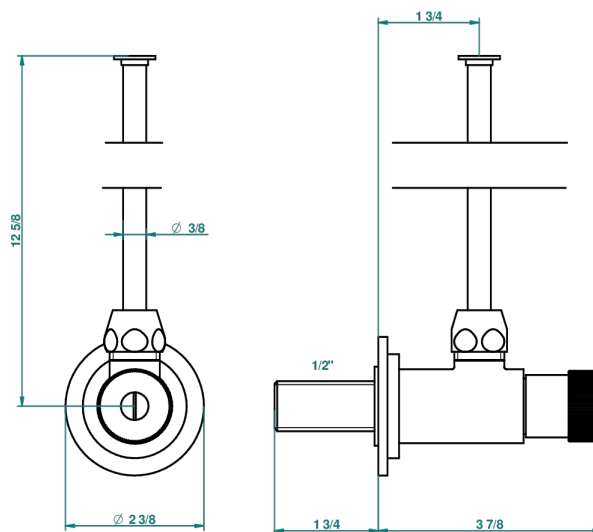

PANTHERE CLEAR CRYSTAL

A2H-181

1/2" adjustable stop cock with 30 cm tube

1878

10/01/2020

CHARACTERISTIC

- Panthère Clear crystal
- 1/2" adjustable stop cock with 30 cm tube

AVAILABLE FINITIONS