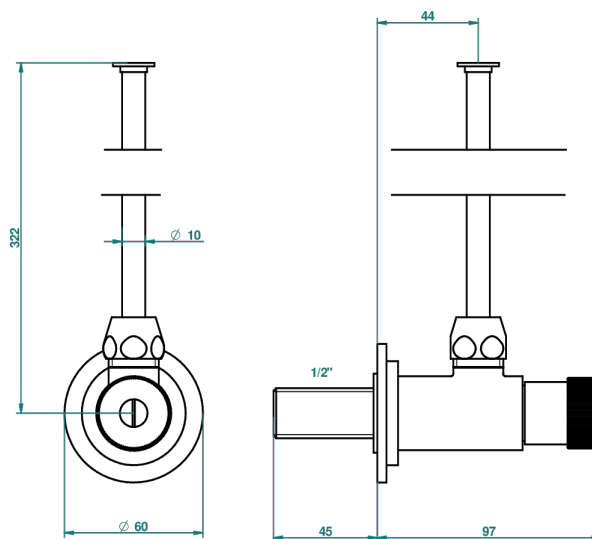

# PANTHERE CLEAR CRYSTAL

A2H-181

1/2" adjustable stop cock with 30 cm tube

1878

10/01/2020

## CHARACTERISTIC

- Panthère Clear crystal
- 1/2" adjustable stop cock with 30 cm tube