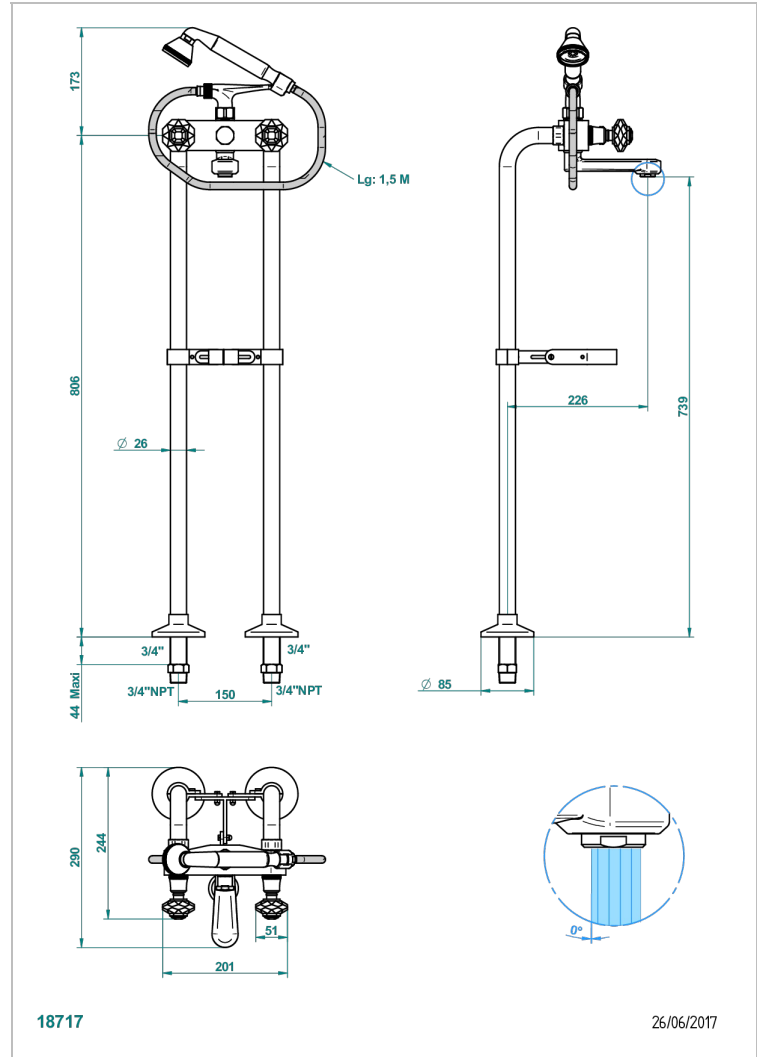

TRADITION CRYSTAL

A59-13800/US

Exposed tub filler w/33" risers, handshower shower, overflow "t" connector

CHARACTERISTIC

- Tradition Crystal
- Exposed tub filler w/33" risers, handshower shower, overflow "t" connector

TECHNICAL SPECS

- Recommandé : 3 bars (max. 5 bars) - Advised : 43,5 psi (max. 72 psi)
- Bec : 35 l/min à 3 bars - Douchette : 9,5 l/min à 3 bars
- Spout : 9.26 gpm at 43.5 psi - Handshower : 2.5 gpm at 43.5 psi