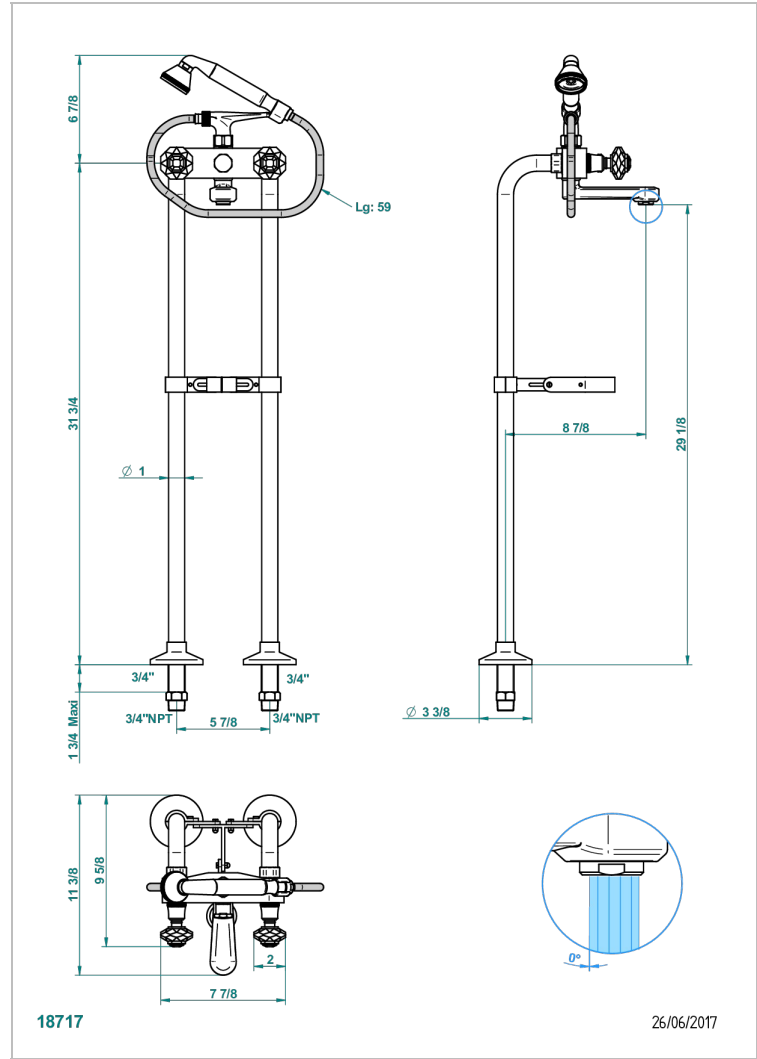

TRADITION CRYSTAL

A59-13800/US

Exposed tub filler w/33" risers, handshower shower, overflow "t" connector

THG[®]
PARIS

CHARACTERISTIC

- Tradition Crystal
- Exposed tub filler w/33" risers, handshower shower, overflow "t" connector

TECHNICAL SPECS

- Recommandé : 3 bars (max. 5 bars) - Advised : 43,5 psi (max. 72 psi)
- Bec : 35 l/min à 3 bars - Douchette : 9,5 l/min à 3 bars
- Spout : 9.26 gpm at 43.5 psi - Handshower : 2.5 gpm at 43.5 psi