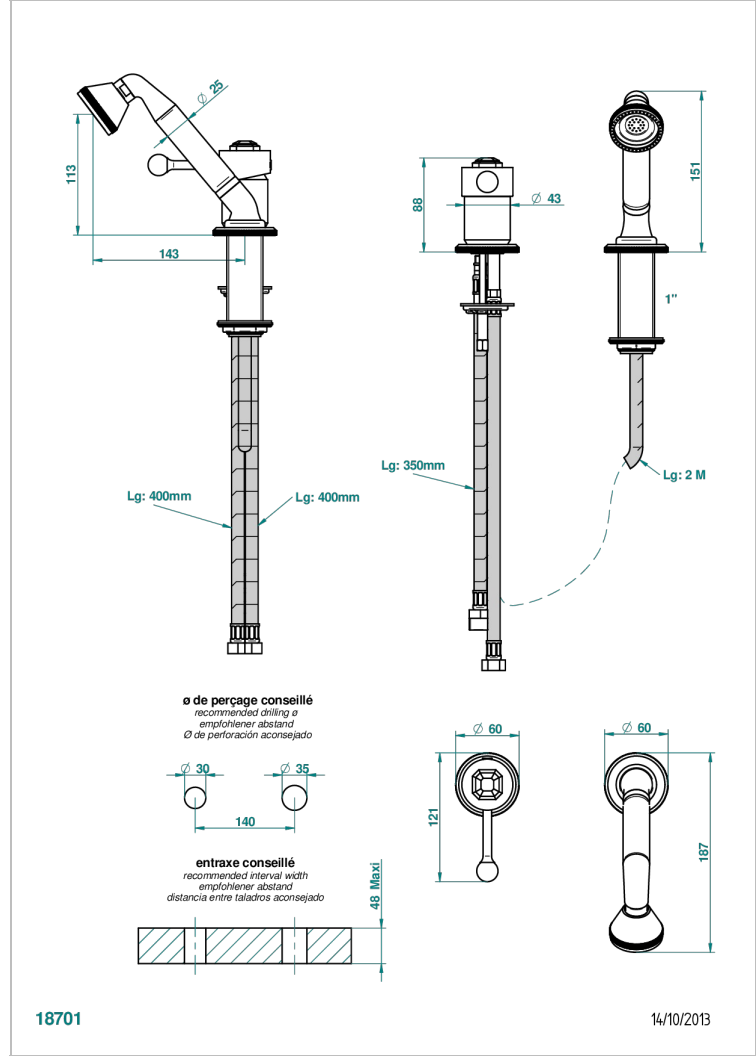

ART DECO WITH LEVER

A55-6523/60A

Rim mounted ceramic mixer with handshower

CHARACTERISTIC

- Art Déco with lever
- Rim mounted ceramic mixer with handshower

TECHNICAL SPECS

- Recommandé : 3 bars (max. 5 bars) - Advised : 43,5 psi (max. 72 psi)
- 8 l/min à 3 bars (2.12 gpm at 43.5 psi)

AVAILABLE FINITIONS

Antique nickel - H28
Black ceram - D30
Blush PVD - H62
Brass color PVD - H49
Brown bronze color PVD - F33
Gold color PVD - H52

Graphite PVD - H64
Lacquered light bronze - D01
Matt Umber PVD - H67
Matt blush PVD - H60
Matt brass color PVD - H50
Matt brown bronze color PVD - F34