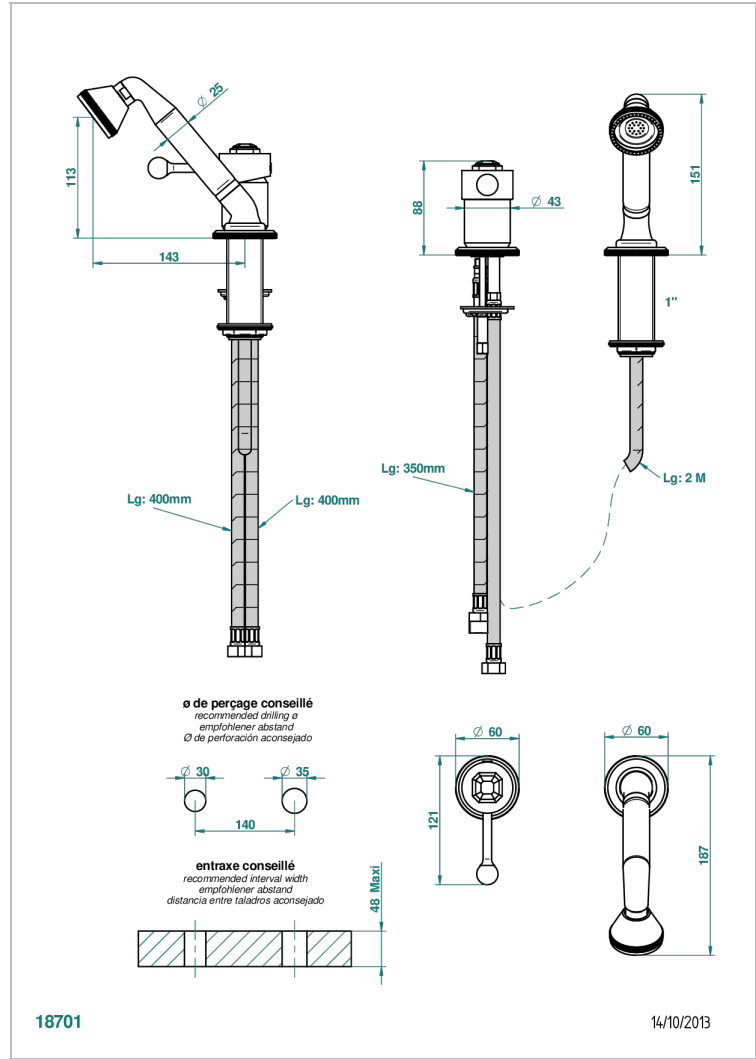

ART DECO WITH LEVER

A55-6523/60A

Rim mounted ceramic mixer with handshower

CHARACTERISTIC

- Art Déco with lever
- Rim mounted ceramic mixer with handshower

TECHNICAL SPECS

- Recommandé : 3 bars (max. 5 bars) - Advised : 43,5 psi (max. 72 psi)
- 8 l/min à 3 bars (2.12 gpm at 43.5 psi)