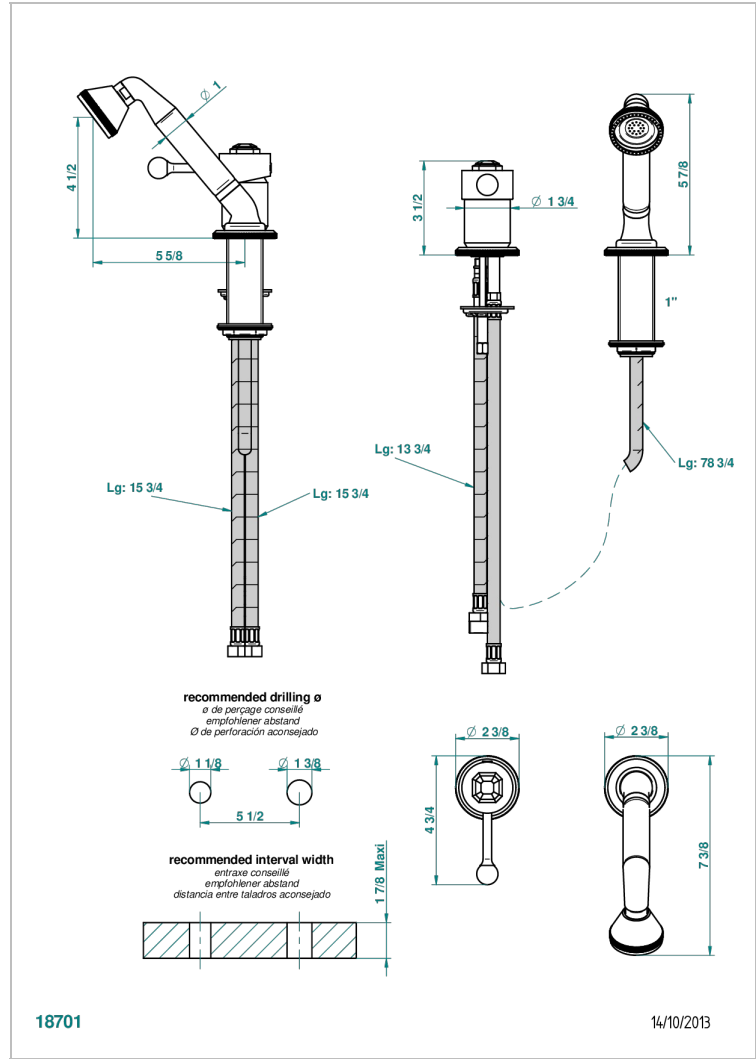

# ART DECO WITH LEVER

A55-6523/60A

Rim mounted ceramic mixer with handshower

## CHARACTERISTIC

- Art Déco with lever
- Rim mounted ceramic mixer with handshower