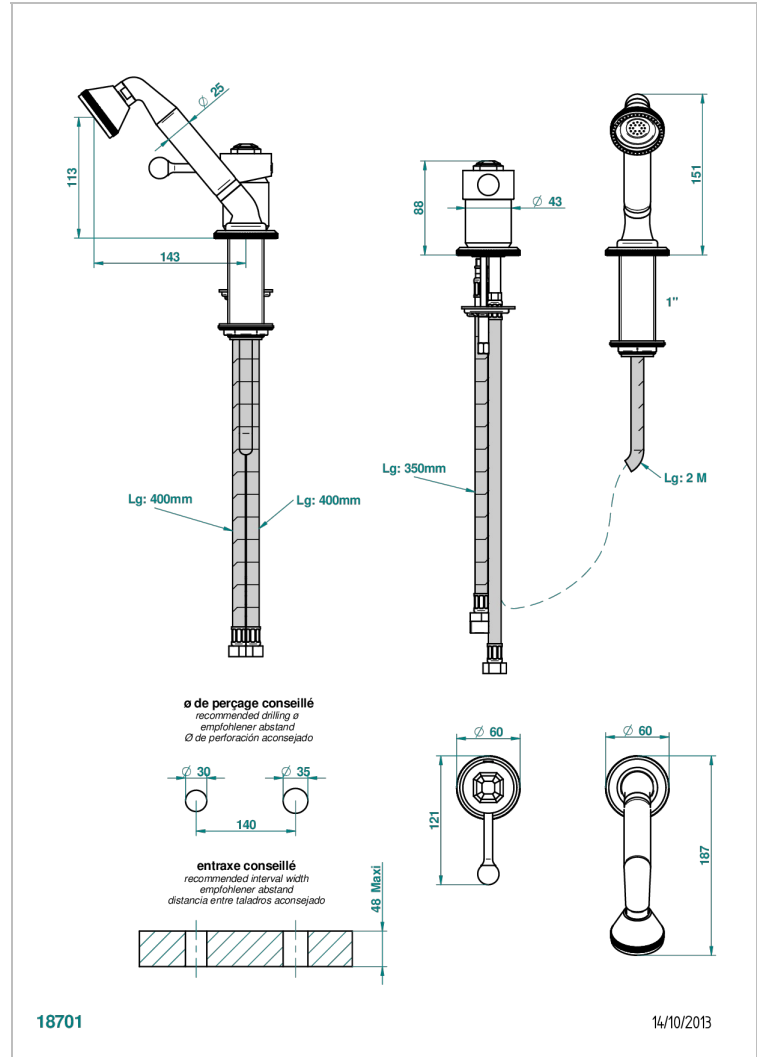

ART DECO

A54-6523/60A

Rim mounted ceramic mixer with handshower

CHARACTERISTIC

- Art Déco
- Rim mounted ceramic mixer with handshower

TECHNICAL SPECS

- Recommandé : 3 bars (max. 5 bars) - Advised : 43,5 psi (max. 72 psi)
- 8 l/min à 3 bars (2.12 gpm at 43.5 psi)

AVAILABLE FINITIONS

Antique nickel - H28
Black ceram - D30
Blush PVD - H62
Brass color PVD - H49
Brown bronze color PVD - F33
Gold color PVD - H52

Graphite PVD - H64
Lacquered light bronze - D01
Matt Umber PVD - H67
Matt blush PVD - H60
Matt brass color PVD - H50
Matt brown bronze color PVD - F34