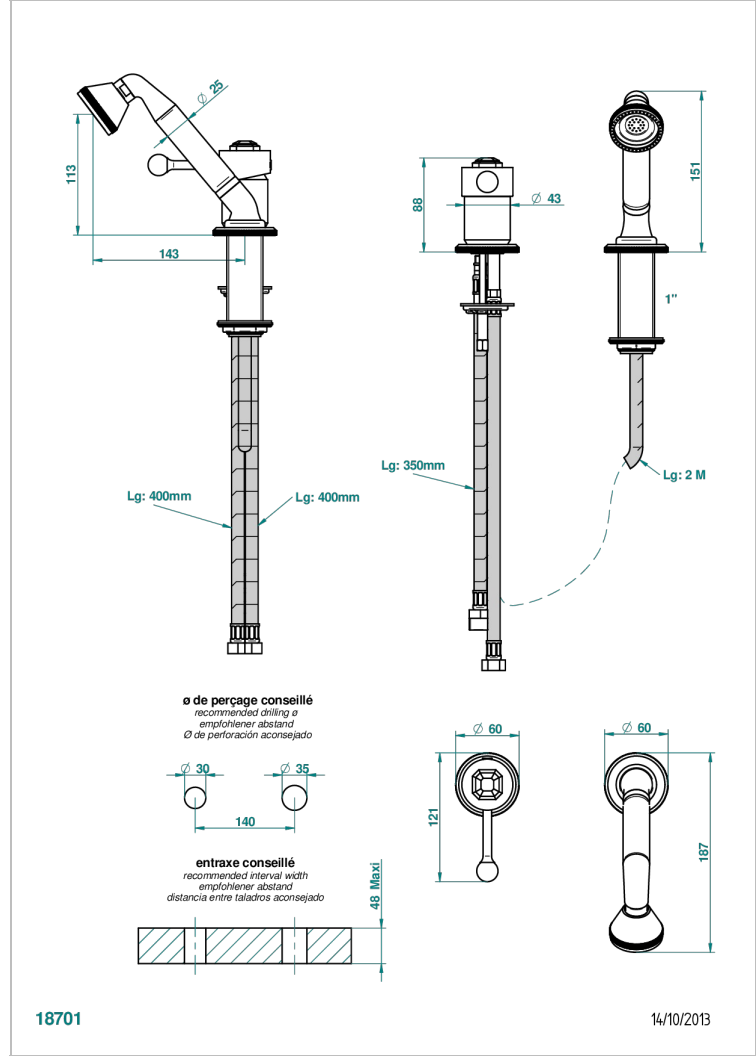

# ART DECO

A54-6523/60A

Rim mounted ceramic mixer with handshower

## CHARACTERISTIC

- Art Déco
- Rim mounted ceramic mixer with handshower