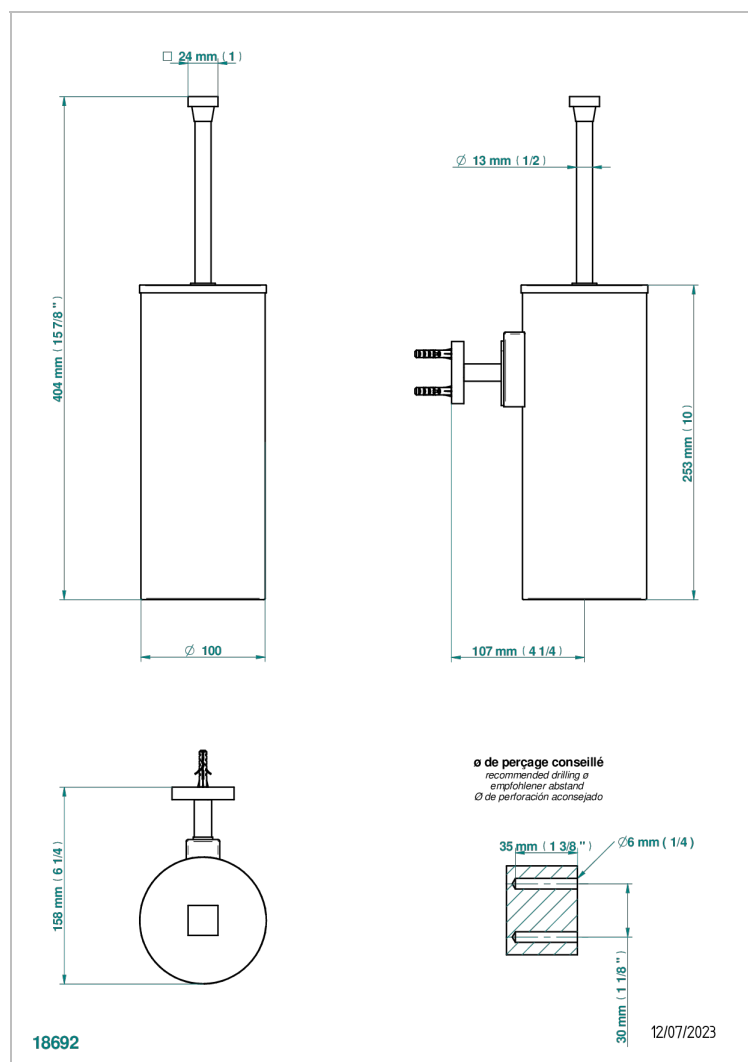

PROFIL BLACK ONYX WITH LEVER HANDLES

A6P-4720C

Metal toilet brush holder with brush with cover wall mounted

CHARACTERISTIC

- Profil Black Onyx with lever handles
- Metal toilet brush holder with brush with cover wall mounted