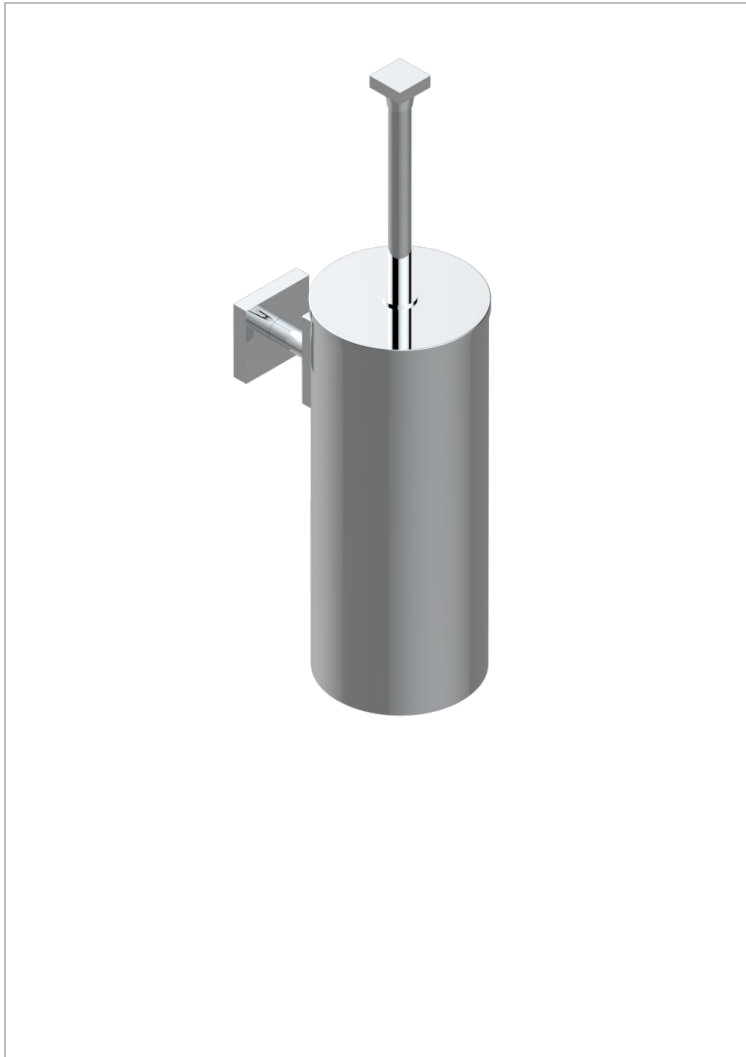

PROFIL BLACK ONYX WITH LEVER

A6P-4720C

Wall mounted WC brush with cover and metal holder

CHARACTERISTIC

- Profil Black Onyx with lever
- Wall mounted WC brush with cover and metal holder

AVAILABLE FINITIONS

Antique nickel - H28
Black ceram - D30
Blush PVD - H62
Brass color PVD - H49
Brown bronze color PVD - F33
Gold color PVD - H52

Graphite PVD - H64
Lacquered light bronze - D01
Matt Umber PVD - H67
Matt blush PVD - H60
Matt brass color PVD - H50
Matt brown bronze color PVD - F34

Soft matt gold - F31
Umber PVD - H66
Varnished matt antique red copper (color finish) - H07