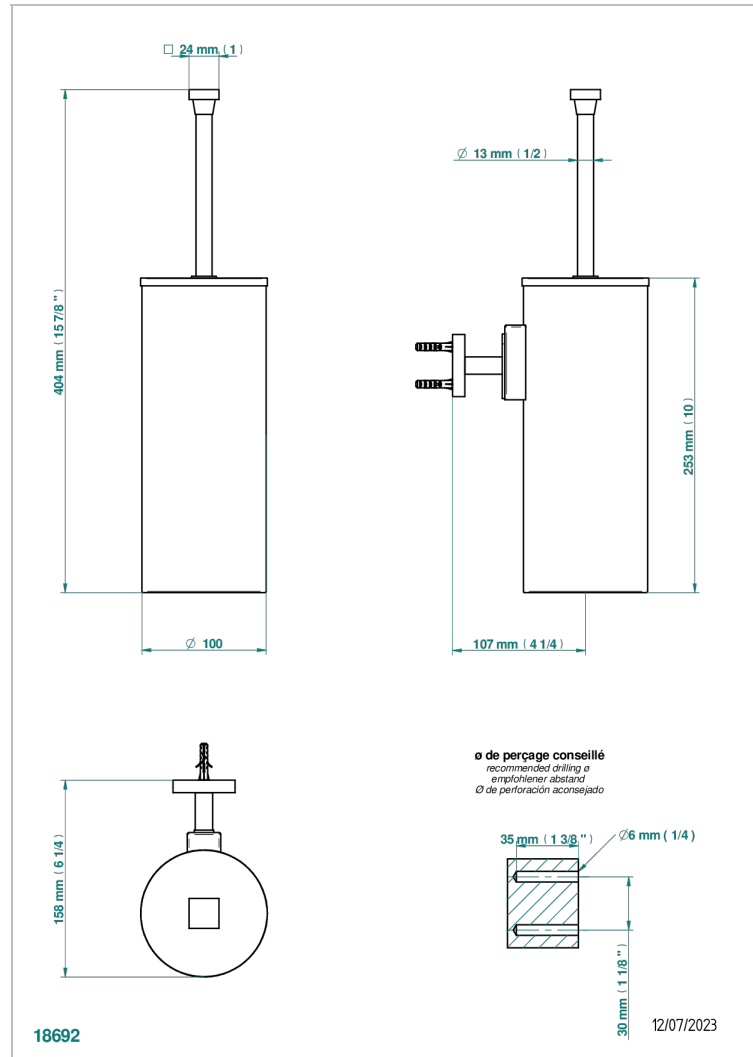

PROFIL BLACK ONYX WITH LEVER

A6P-4720C

Wall mounted WC brush with cover and metal holder

CHARACTERISTIC

- Profil Black Onyx with lever
- Wall mounted WC brush with cover and metal holder

AVAILABLE FINITIONS