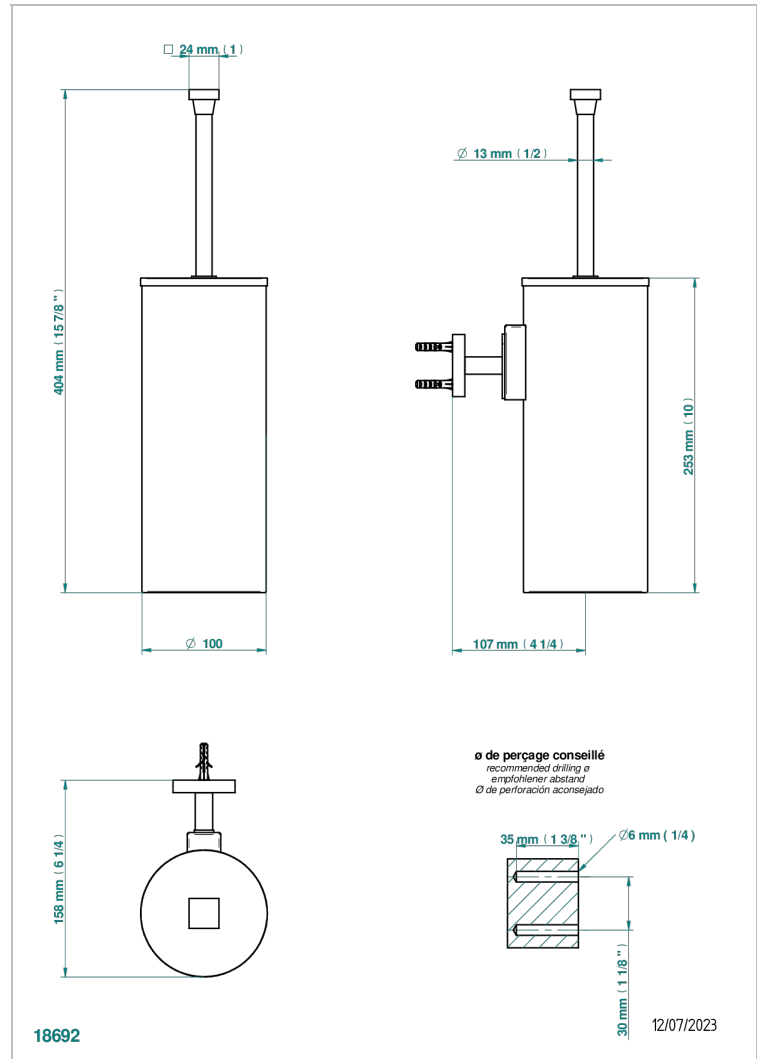

PROFIL BLACK ONYX

A6N-4720C

Metal toilet brush holder with brush with cover wall mounted

THG[®]
PARIS

CHARACTERISTIC

- Profil Black Onyx
- Metal toilet brush holder with brush with cover wall mounted

AVAILABLE FINITIONS