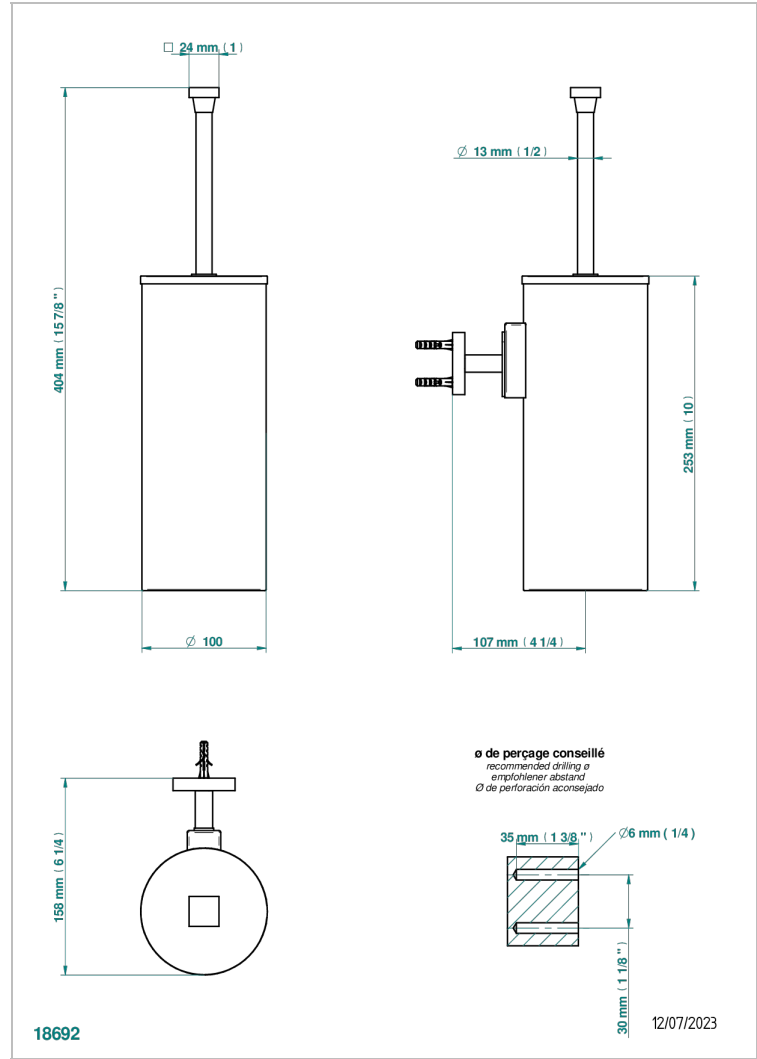

# PROFIL BLACK ONYX

A6N-4720C

Wall mounted WC brush with cover and metal holder

## CHARACTERISTIC

- Profil Black Onyx
- Wall mounted WC brush with cover and metal holder