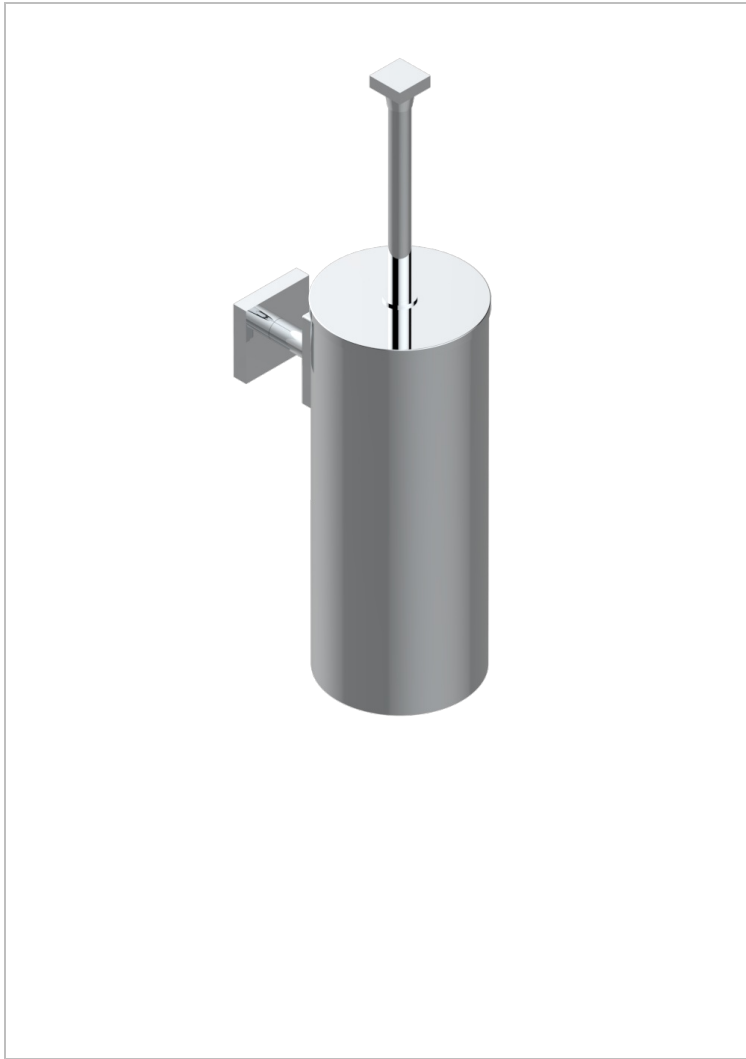

# PROFIL BLACK ONYX

A6N-4720C

Wall mounted WC brush with cover and metal holder

## CHARACTERISTIC

- Profil Black Onyx
- Wall mounted WC brush with cover and metal holder

## AVAILABLE FINITIONS

Antique nickel - H28  
Black ceram - D30  
Blush PVD - H62  
Brass color PVD - H49  
Brown bronze color PVD - F33  
Gold color PVD - H52

Graphite PVD - H64  
Lacquered light bronze - D01  
Matt Umber PVD - H67  
Matt blush PVD - H60  
Matt brass color PVD - H50  
Matt brown bronze color PVD - F34