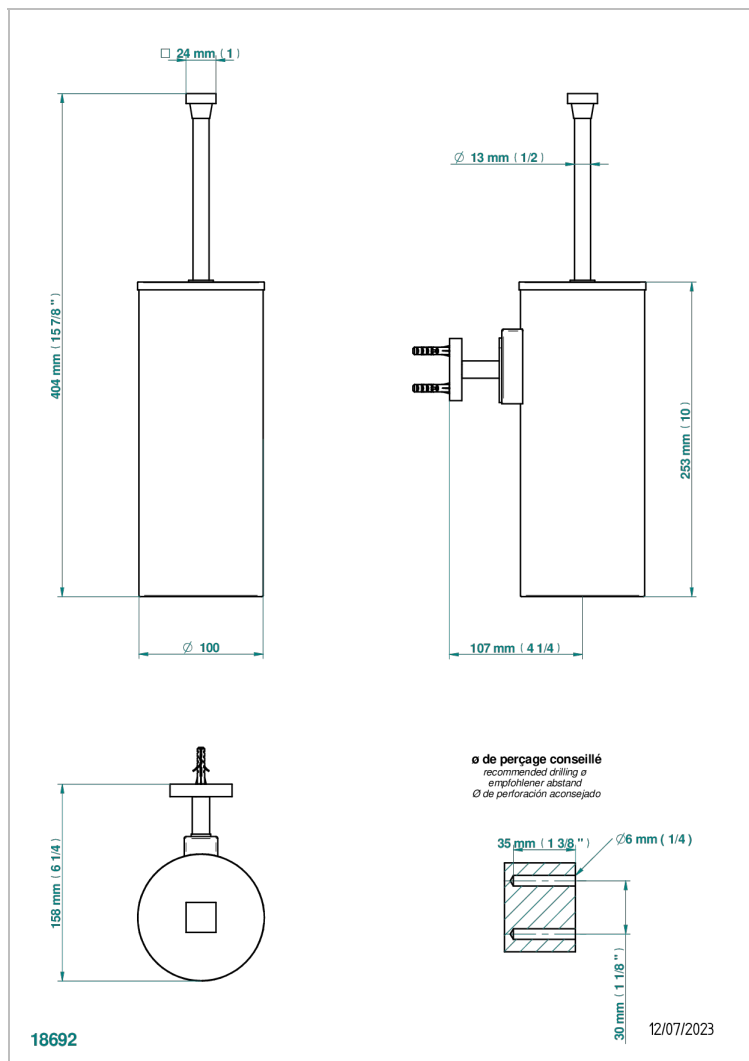

PROFIL LALIQUE CLEAR CRYSTAL WITH LEVER HANDLES

A6H-4720C

Metal toilet brush holder with brush with cover wall mounted

CHARACTERISTIC

- Profil Laliq Clear crystal with lever handles
- Metal toilet brush holder with brush with cover wall mounted