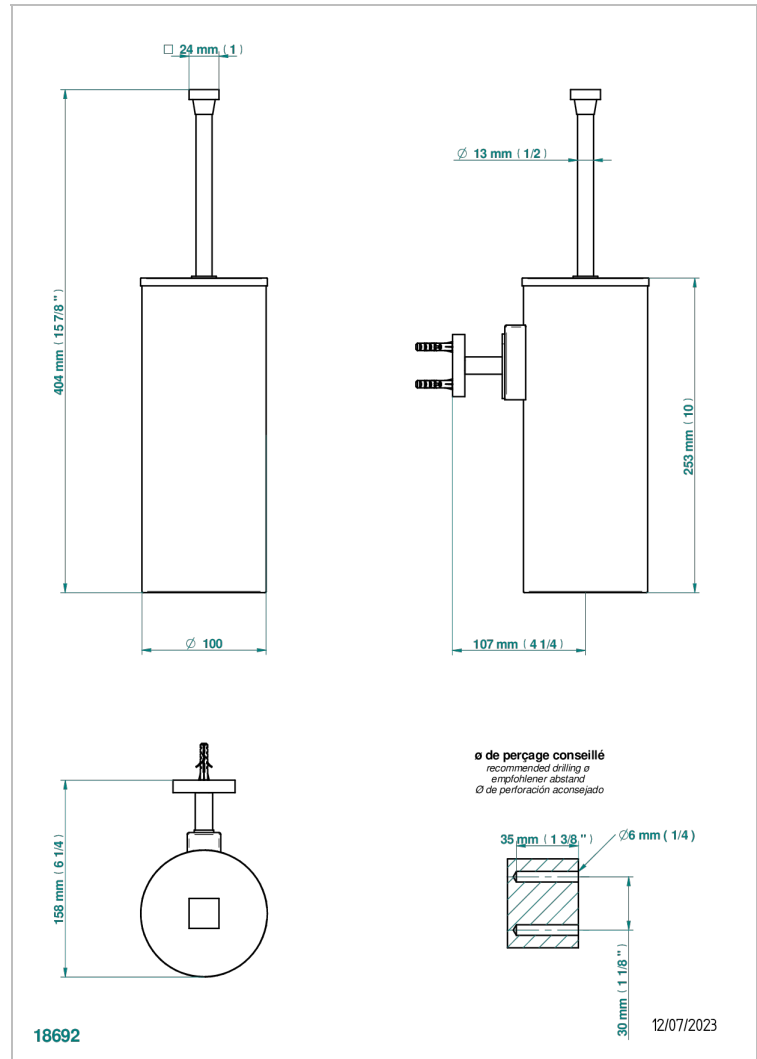

PROFIL LALIQUE CLEAR CRYSTAL

A6G-4720C

Metal toilet brush holder with brush with cover wall mounted

CHARACTERISTIC

- Profil Laliqe Clear crystal
- Metal toilet brush holder with brush with cover wall mounted