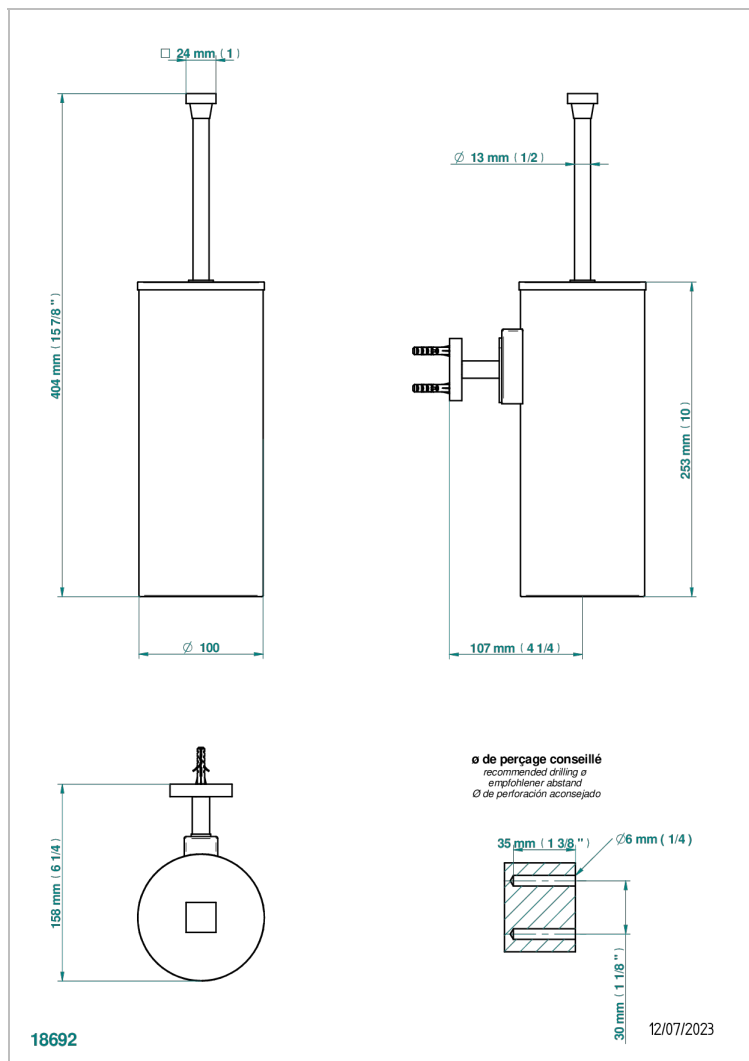

PROFIL METAL WITH LEVER HANDLES

A6B-4720C

THG[®]
PARIS

Metal toilet brush holder with brush with cover wall mounted

CHARACTERISTIC

- Profil Metal with lever handles
- Metal toilet brush holder with brush with cover wall mounted