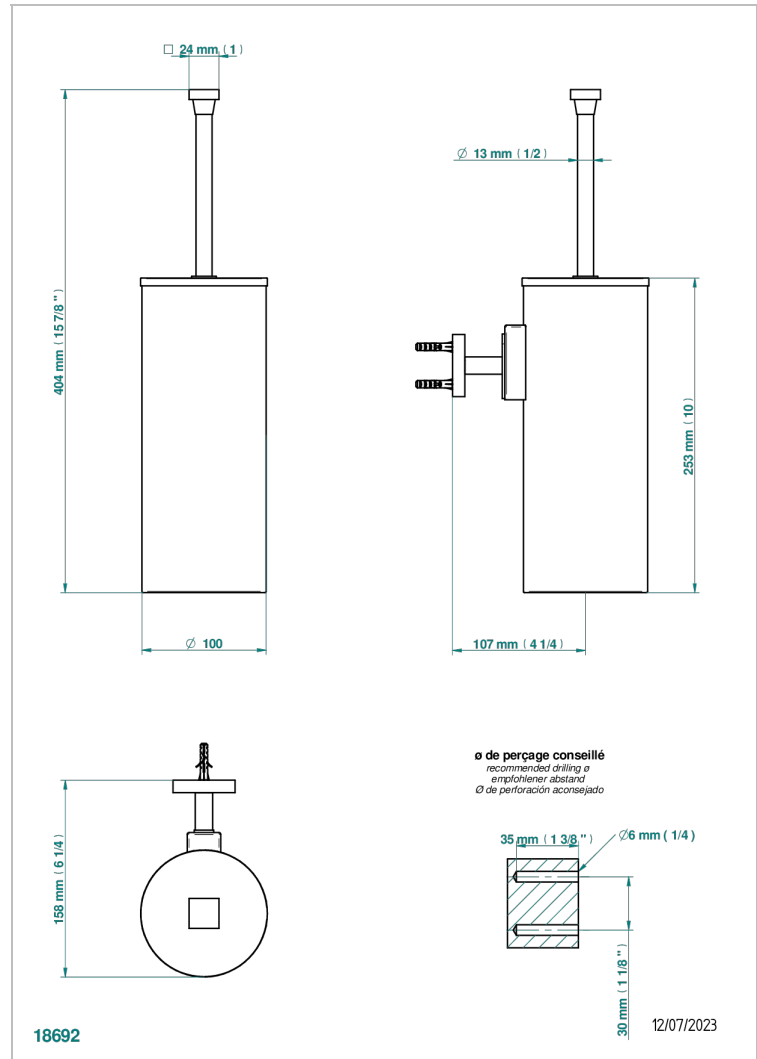

# PROFIL METAL WITH LEVER

A6B-4720C

Wall mounted WC brush with cover and metal holder

## CHARACTERISTIC

- Profil Metal with lever
- Wall mounted WC brush with cover and metal holder