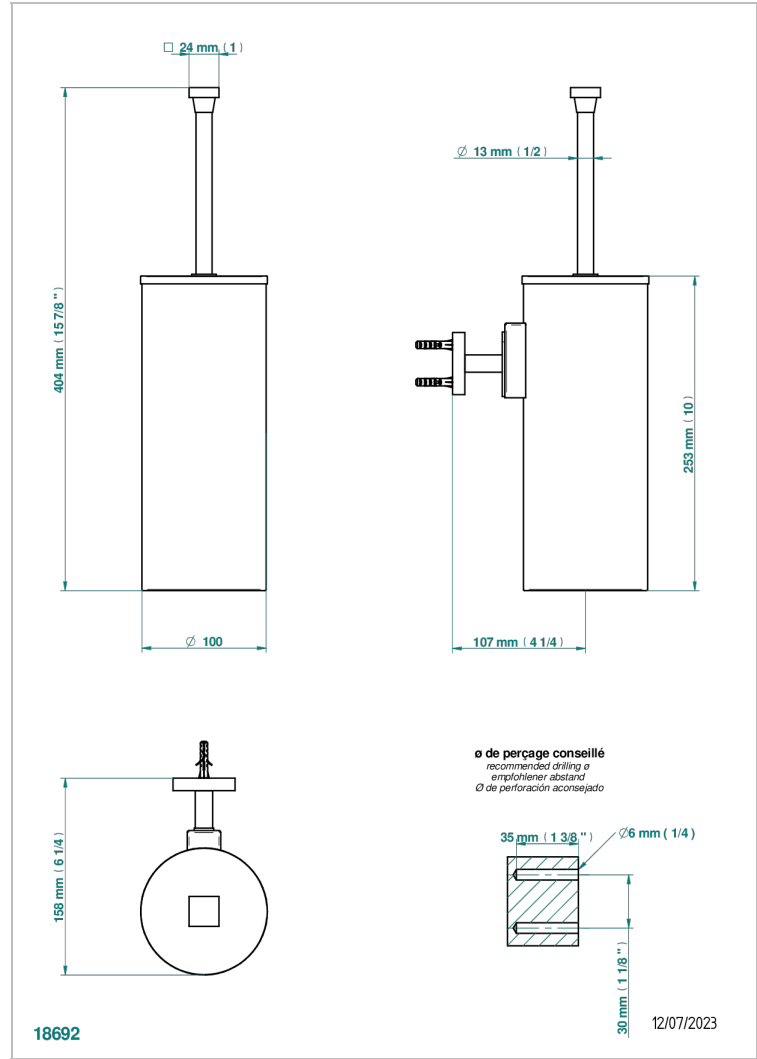

PROFIL METAL

A6A-4720C

Wall mounted WC brush with cover and metal holder

CHARACTERISTIC

- Profil Metal
- Wall mounted WC brush with cover and metal holder

AVAILABLE FINITIONS

Antique nickel - H28
Black ceram - D30
Blush PVD - H62
Brass color PVD - H49
Brown bronze color PVD - F33
Gold color PVD - H52

Nickel color PVD - H55
Polished chrome (color finish) - A02
Polished chrome / Polished gold (color finish) - G02
Polished gold (color finish) - F01
Polished nickel - B01
Soft gold - F30

Soft matt gold - F31
Umber PVD - H66
Varnished matt antique red copper (color finish) - H07