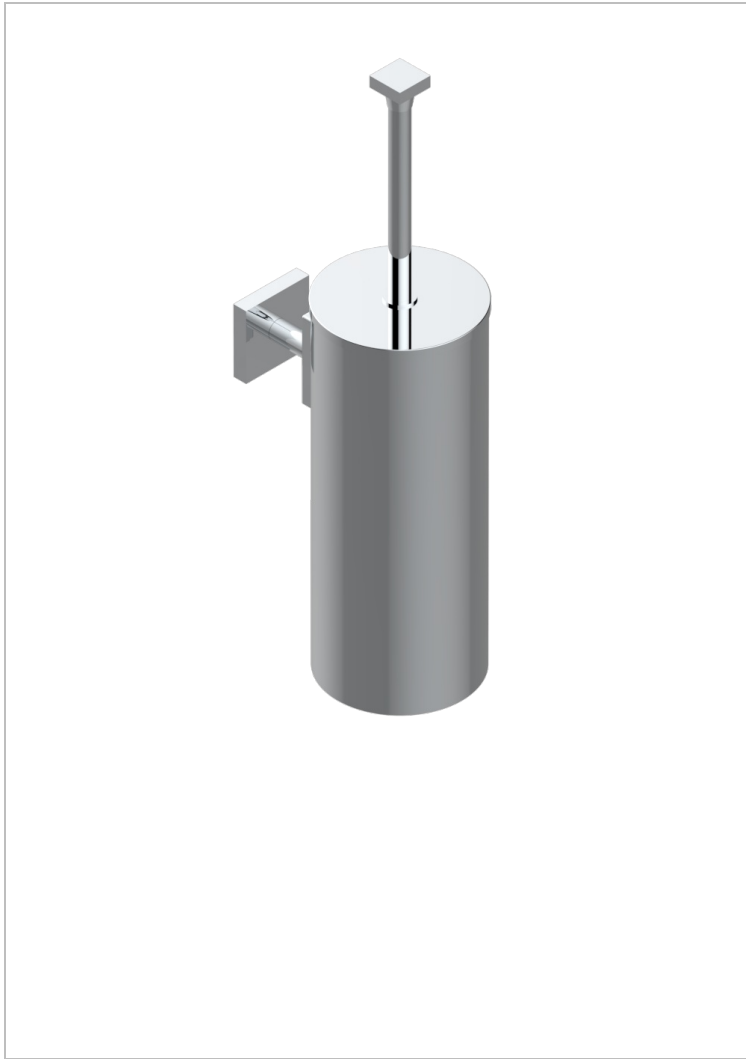

PROFIL METAL

A6A-4720C

Wall mounted WC brush with cover and metal holder

CHARACTERISTIC

- Profil Metal
- Wall mounted WC brush with cover and metal holder

AVAILABLE FINITIONS

Antique nickel - H28
Black ceram - D30
Blush PVD - H62
Brass color PVD - H49
Brown bronze color PVD - F33
Gold color PVD - H52

Graphite PVD - H64
Lacquered light bronze - D01
Matt Umber PVD - H67
Matt blush PVD - H60
Matt brass color PVD - H50
Matt brown bronze color PVD - F34

Matt chrome - C02
Matt gold - F07
Matt gold color PVD - H53
Matt graphite PVD - H65
Matt nickel (color finish) - C01
Matt nickel color PVD - H56

Nickel color PVD - H55
Polished chrome (color finish) - A02
Polished chrome / Polished gold (color finish) - G02
Polished gold (color finish) - F01
Polished nickel - B01
Soft gold - F30

Soft matt gold - F31
Umber PVD - H66
Varnished matt antique red copper (color finish) - H07