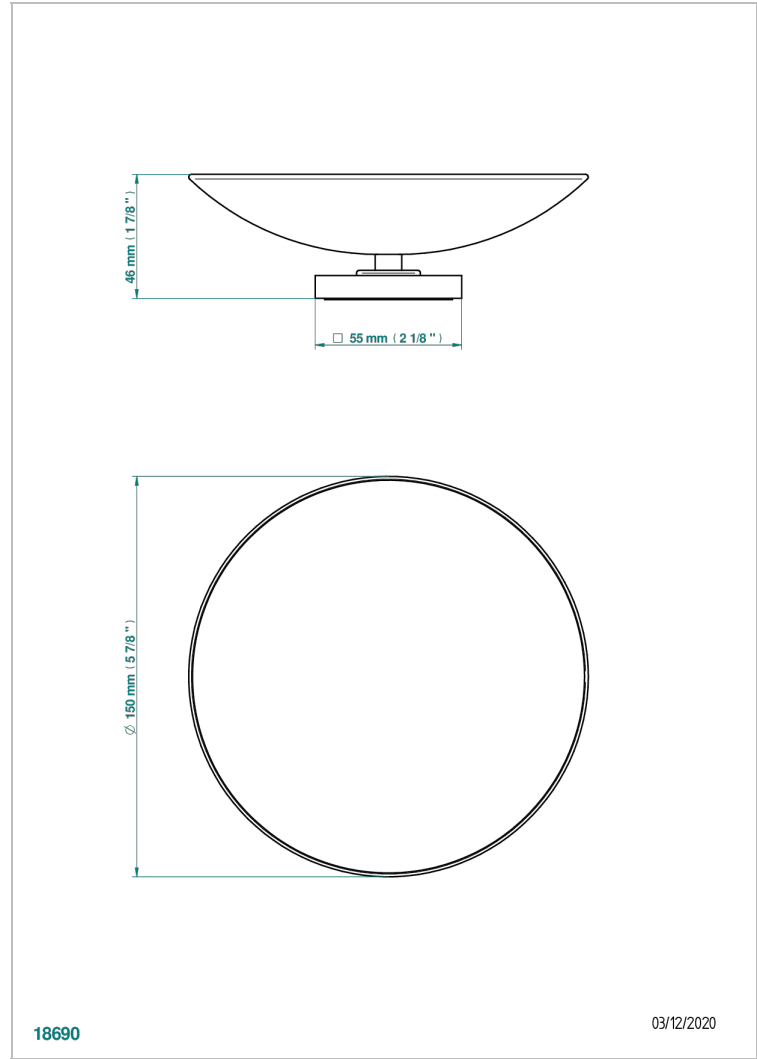

# BELUGA WITH LEVER HANDLES

G1U-544GM

Soap dish, freestanding , 6" diameter

## CHARACTERISTIC

- Beluga with lever handles
- Soap dish, freestanding , 6" diameter