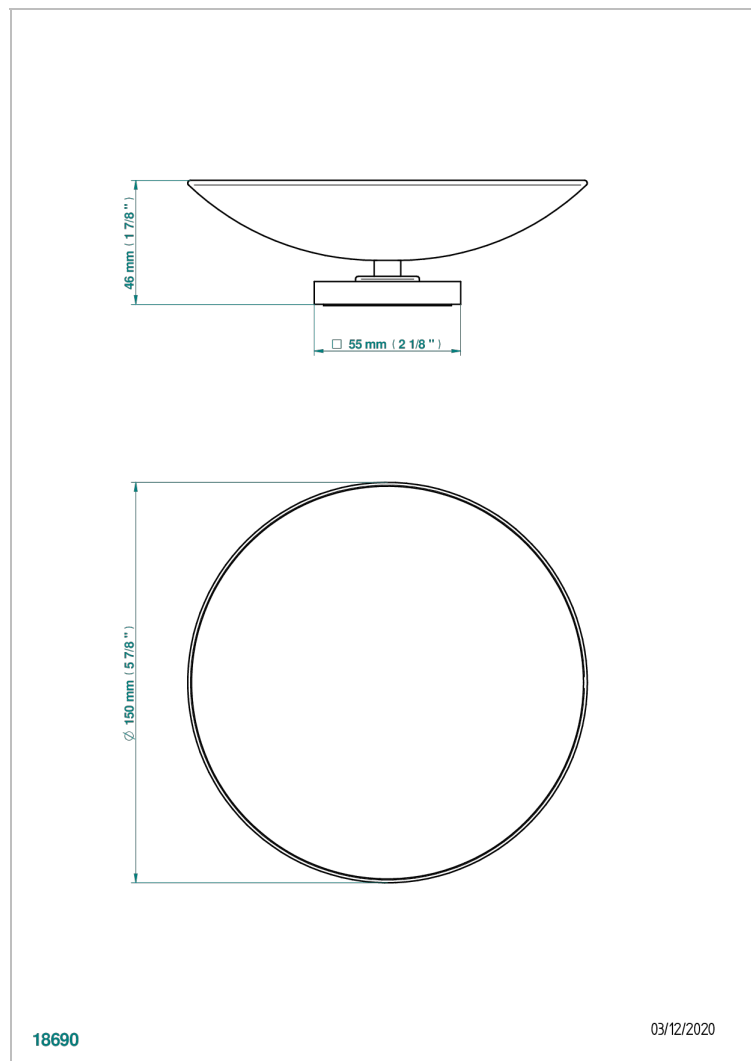

PROFIL BLACK ONYX WITH LEVER HANDLES

A6P-544GM

Soap dish, freestanding , 6" diameter

CHARACTERISTIC

- Profil Black Onyx with lever handles
- Soap dish, freestanding , 6" diameter

AVAILABLE FINITIONS

Black ceram - D30
Blush PVD - H62
Brass color PVD - H49
Brown bronze color PVD - F33
Chrome polished - A02
Chrome polished / gold polished - G02