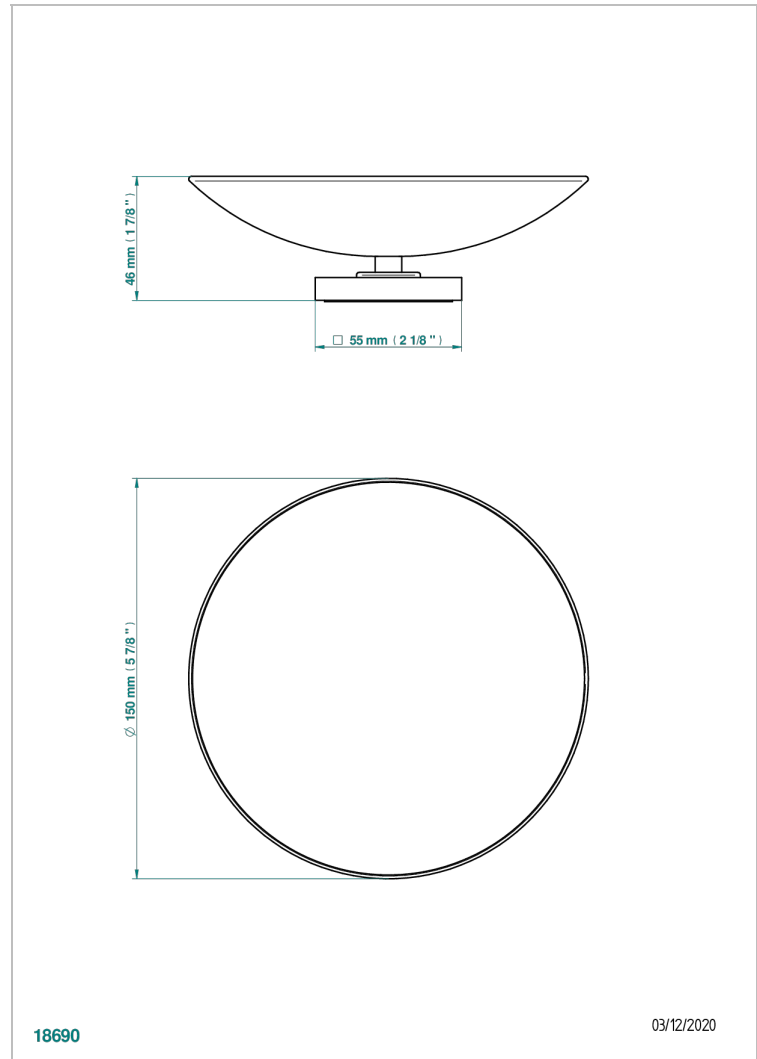

PROFIL BLACK ONYX

A6N-544GM

Soap dish, freestanding , 6" diameter

CHARACTERISTIC

- Profil Black Onyx
- Soap dish, freestanding , 6" diameter

AVAILABLE FINITIONS

Black ceram - D30
Blush PVD - H62
Brass color PVD - H49
Brown bronze color PVD - F33
Chrome polished - A02
Chrome polished / gold polished - G02