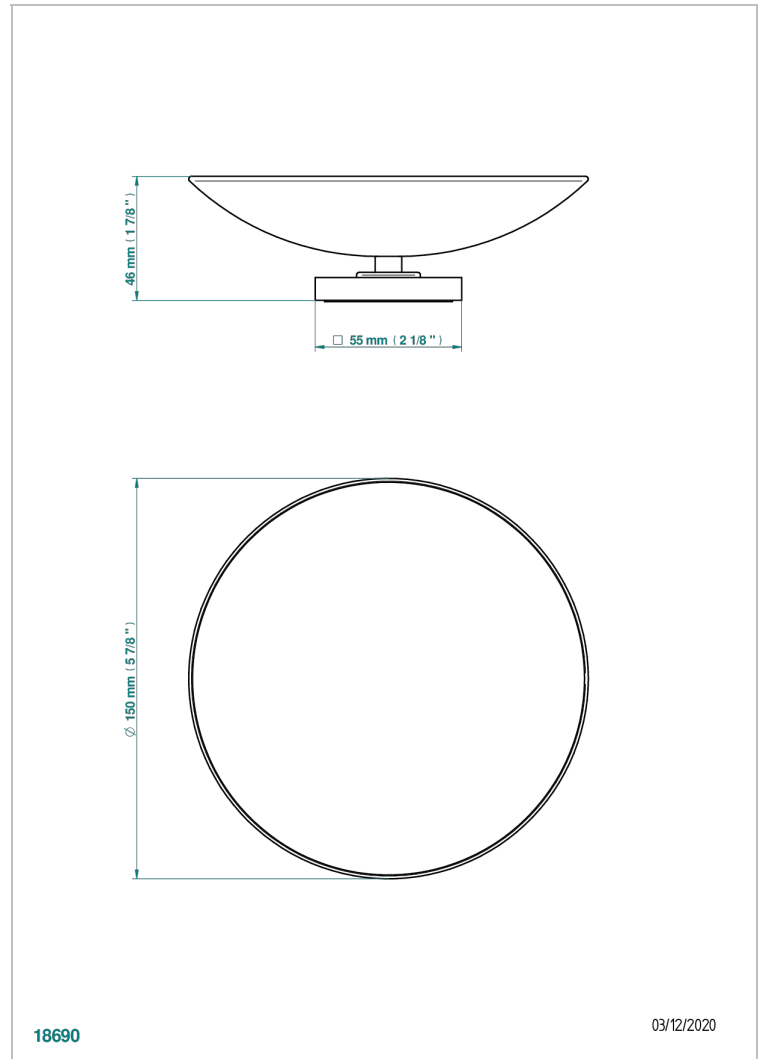

PROFIL LALIQUE CLEAR CRYSTAL WITH LEVER HANDLES

A6H-544GM

Soap dish, freestanding , 6" diameter

CHARACTERISTIC

- Profil Lalique Clear crystal with lever handles
- Soap dish, freestanding , 6" diameter

AVAILABLE FINITIONS