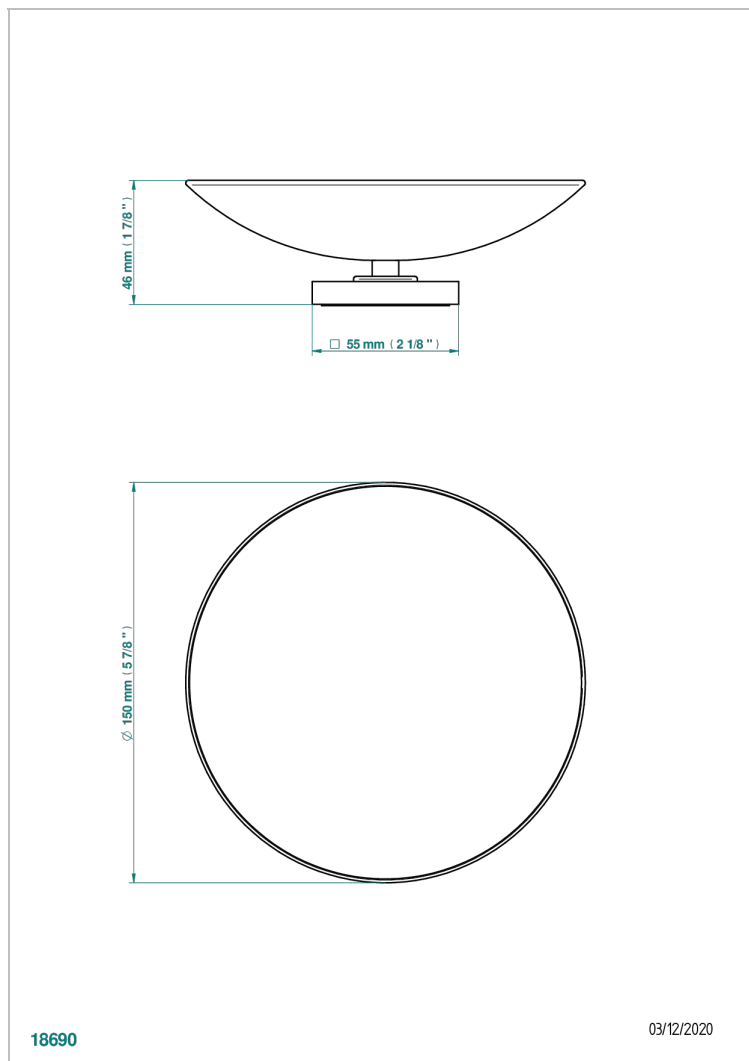

PROFIL METAL WITH LEVER HANDLES

A6B-544GM

Soap dish, freestanding , 6" diameter

THG[®]
PARIS

CHARACTERISTIC

- Profil Metal with lever handles
- Soap dish, freestanding , 6" diameter

AVAILABLE FINITIONS

Black ceram - D30
Blush PVD - H62
Brass color PVD - H49
Brown bronze color PVD - F33
Chrome polished - A02
Chrome polished / gold polished - G02