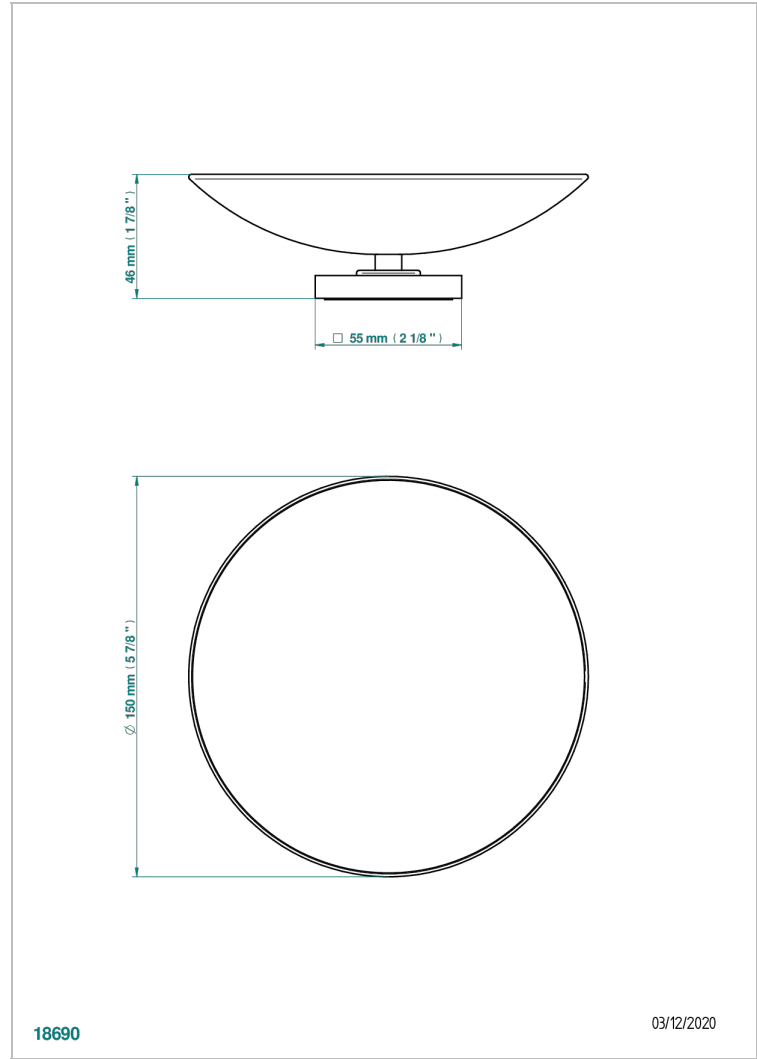

# PROFIL METAL

A6A-544GM

Soap dish, freestanding , 6" diameter

## CHARACTERISTIC

- Profil Metal
- Soap dish, freestanding , 6" diameter