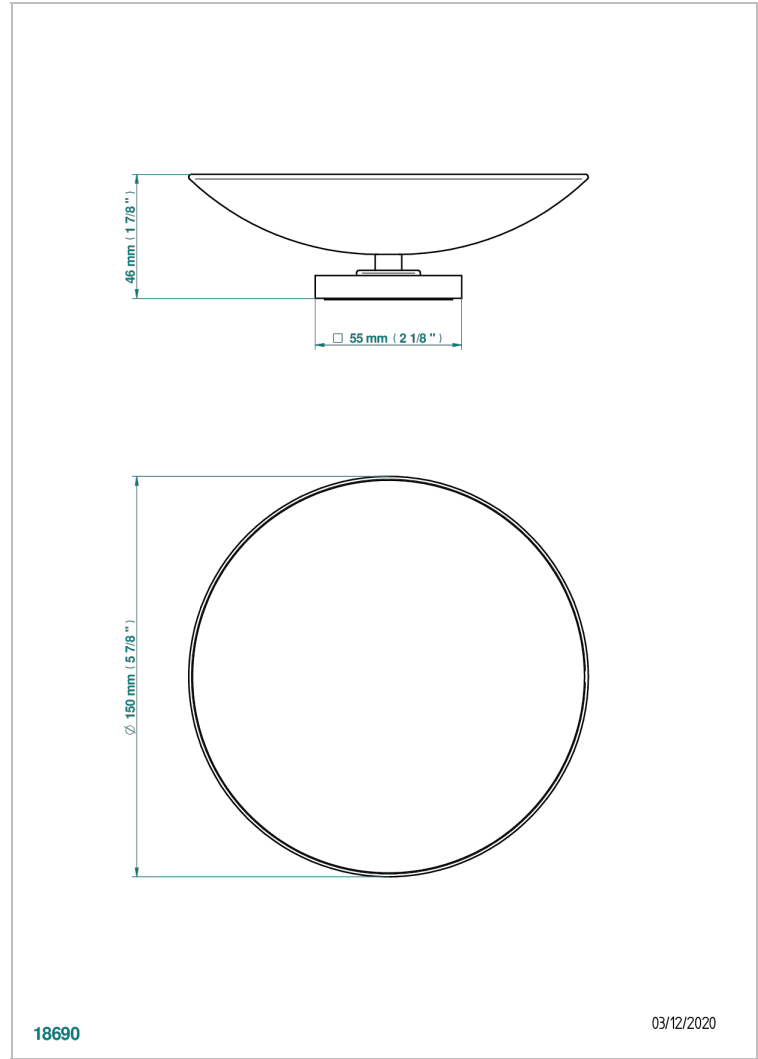

MASQUE DE FEMME SMOOTH METAL

A2U-544GM

Soap dish, freestanding , 6" diameter

THG[®]
PARIS

CHARACTERISTIC

- Masque de Femme Smooth metal
- Soap dish, freestanding , 6" diameter

AVAILABLE FINITIONS

Black ceram - D30
Blush PVD - H62
Brass color PVD - H49
Brown bronze color PVD - F33
Chrome polished - A02
Chrome polished / gold polished - G02