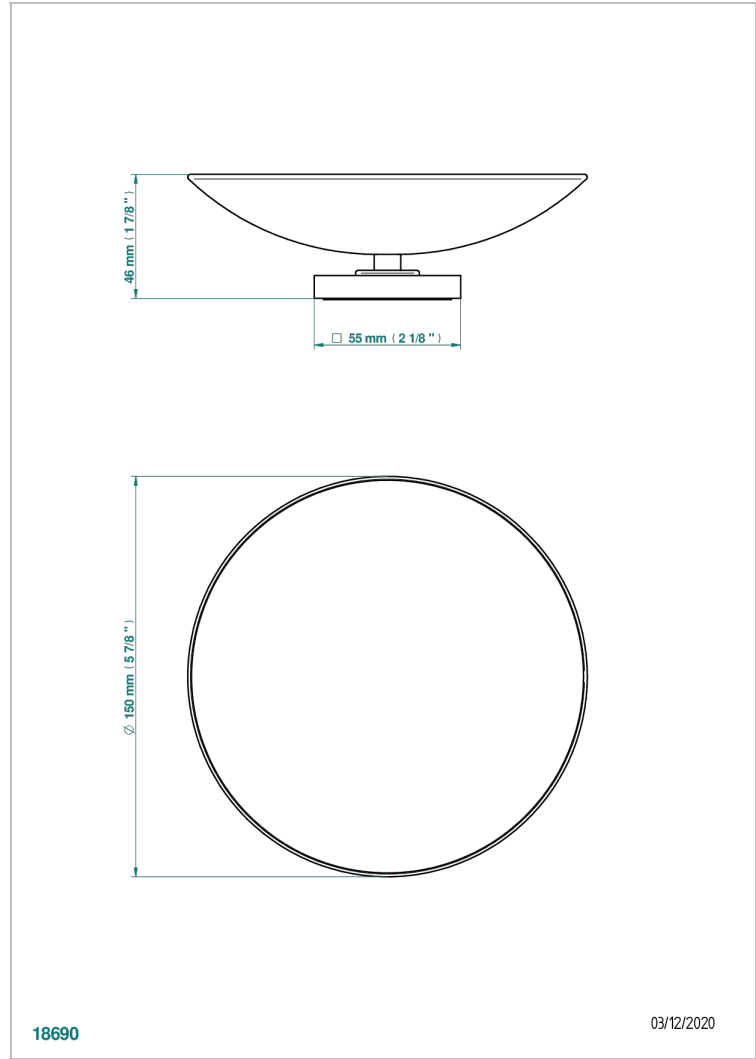

MASQUE DE FEMME ENGRAVED METAL

A2T-544GM

Soap dish, freestanding , 6" diameter

THG[®]
PARIS

CHARACTERISTIC

- Masque de Femme Engraved Metal
- Soap dish, freestanding , 6" diameter

AVAILABLE FINITIONS

Black ceram - D30
Blush PVD - H62
Brass color PVD - H49
Brown bronze color PVD - F33
Chrome polished - A02
Chrome polished / gold polished - G02