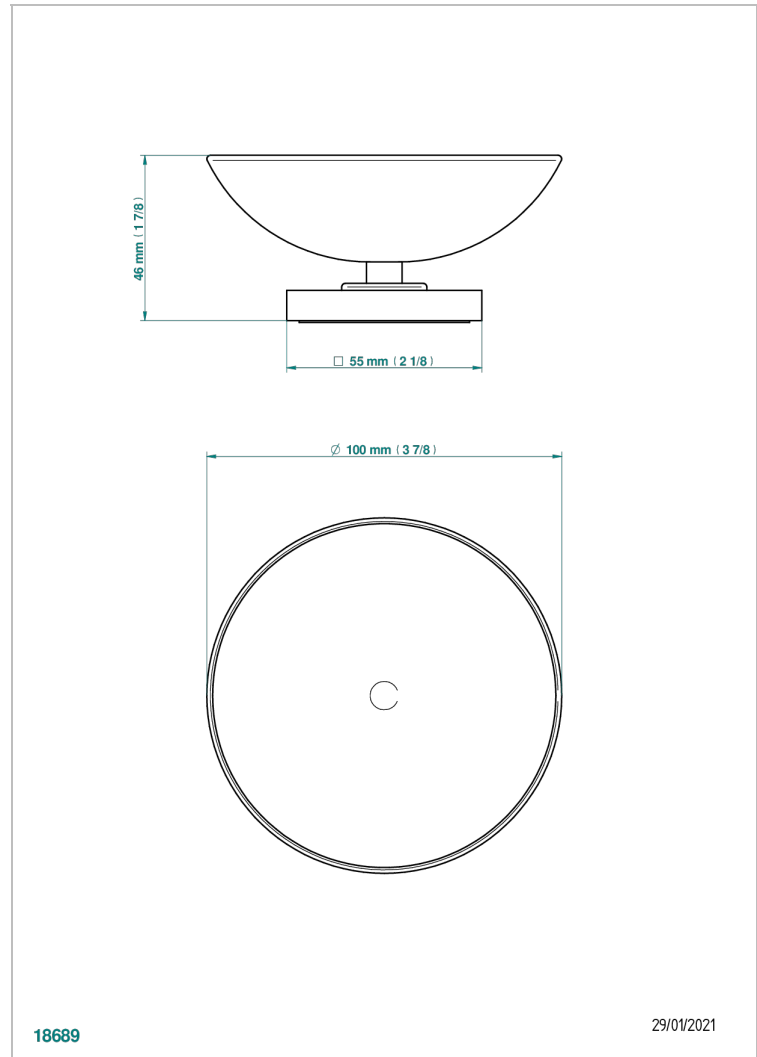

BELUGA WITH LEVER HANDLES

G1U-544

Soap dish, freestanding , 4" diameter

THG[®]
PARIS

CHARACTERISTIC

- Beluga with lever handles
- Soap dish, freestanding , 4" diameter

AVAILABLE FINITIONS

Black ceram - D30
Blush PVD - H62
Brass color PVD - H49
Brown bronze color PVD - F33
Chrome polished - A02
Chrome polished / gold polished - G02