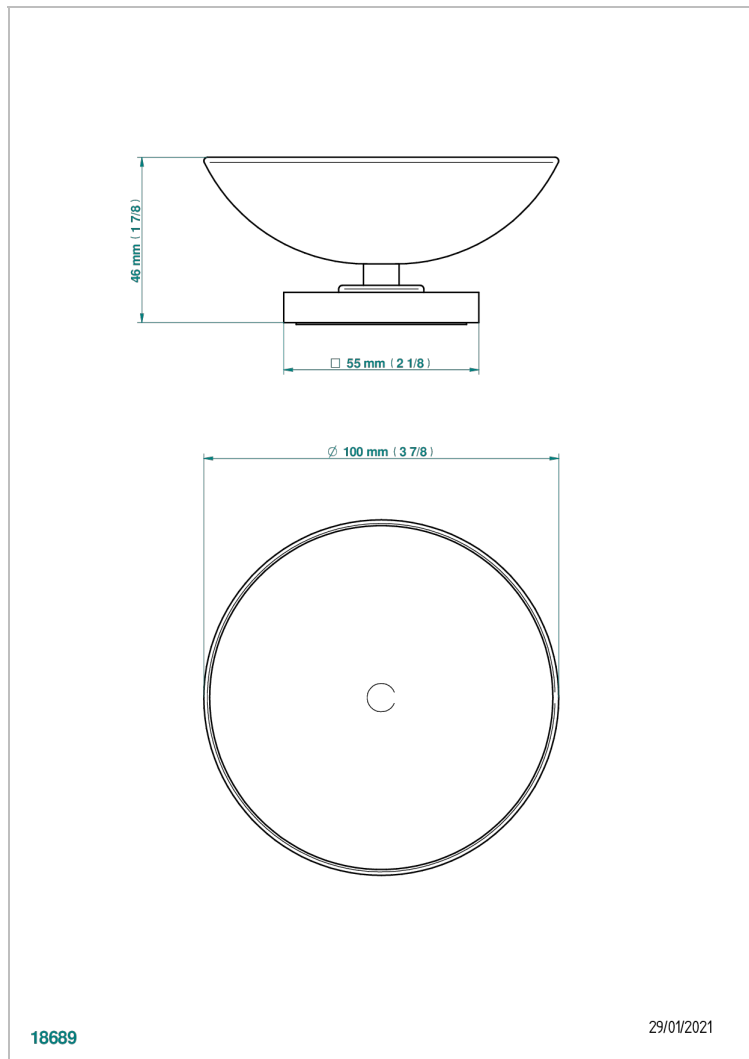

PROFIL BLACK ONYX WITH LEVER HANDLES

A6P-544

Soap dish, freestanding , 4" diameter

CHARACTERISTIC

- Profil Black Onyx with lever handles
- Soap dish, freestanding , 4" diameter

AVAILABLE FINITIONS

Black ceram - D30