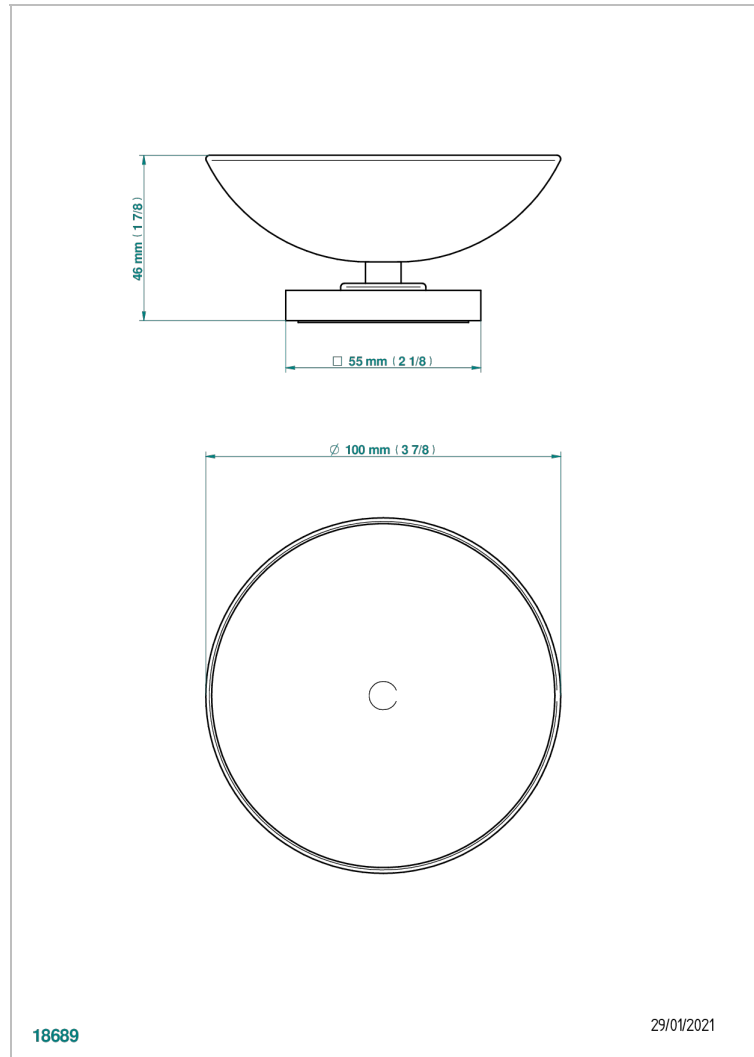

# PROFIL BLACK ONYX WITH LEVER

A6P-544

Soap dish on stand, ø 100 mm

THG<sup>®</sup>  
PARIS

## CHARACTERISTIC

- Profil Black Onyx with lever
- Soap dish on stand, ø 100 mm