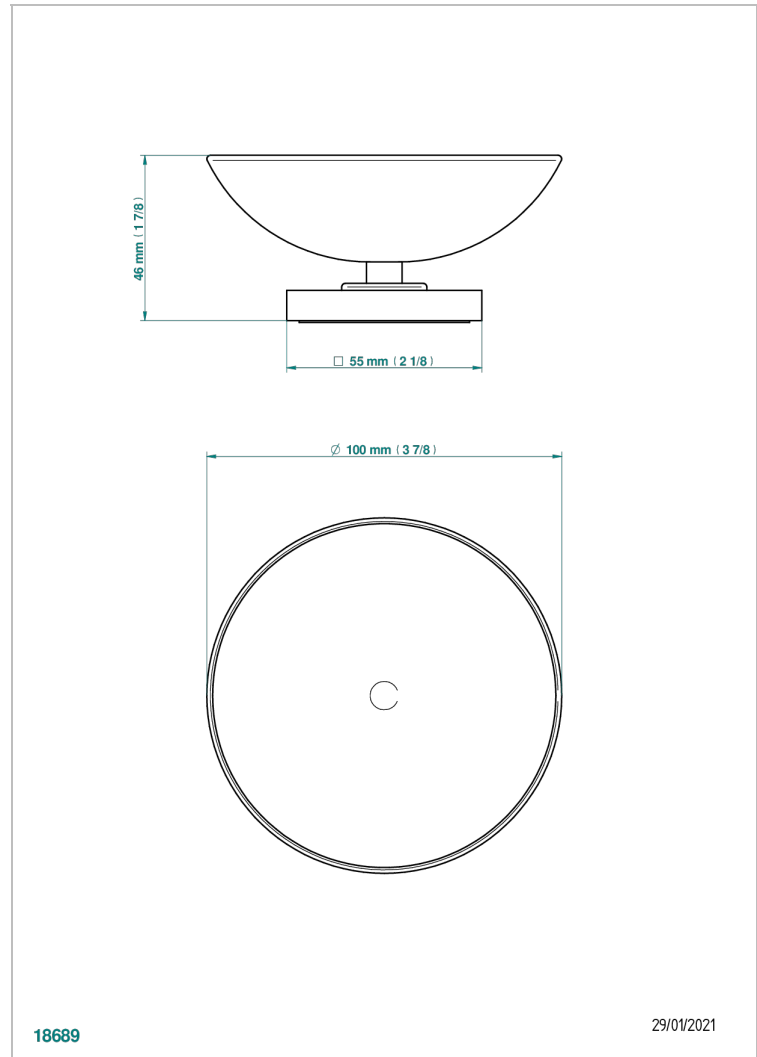

# PROFIL BLACK ONYX

A6N-544

Soap dish, freestanding , 4" diameter

THG<sup>®</sup>  
PARIS

## CHARACTERISTIC

- Profil Black Onyx
- Soap dish, freestanding , 4" diameter