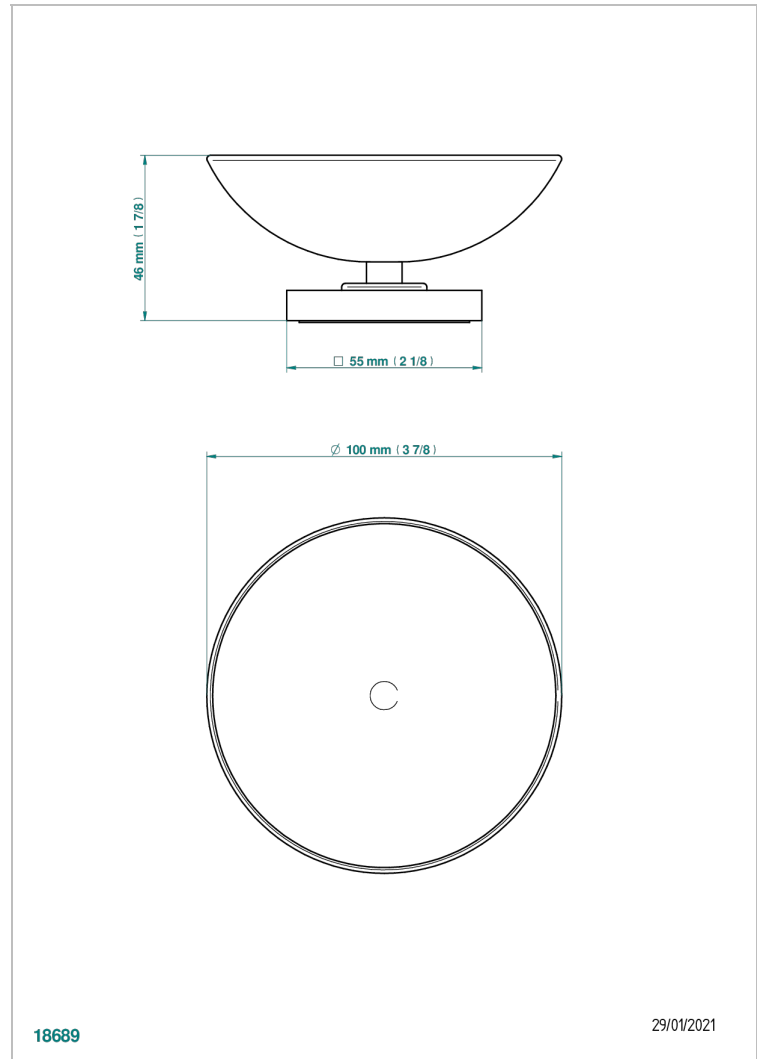

PROFIL BLACK ONYX

A6N-544

Soap dish on stand, \varnothing 100 mm

THG[®]
PARIS

CHARACTERISTIC

- Profil Black Onyx
- Soap dish on stand, \varnothing 100 mm

AVAILABLE FINITIONS

Antique nickel - H28
Black ceram - D30
Blush PVD - H62
Brass color PVD - H49
Brown bronze color PVD - F33
Gold color PVD - H52