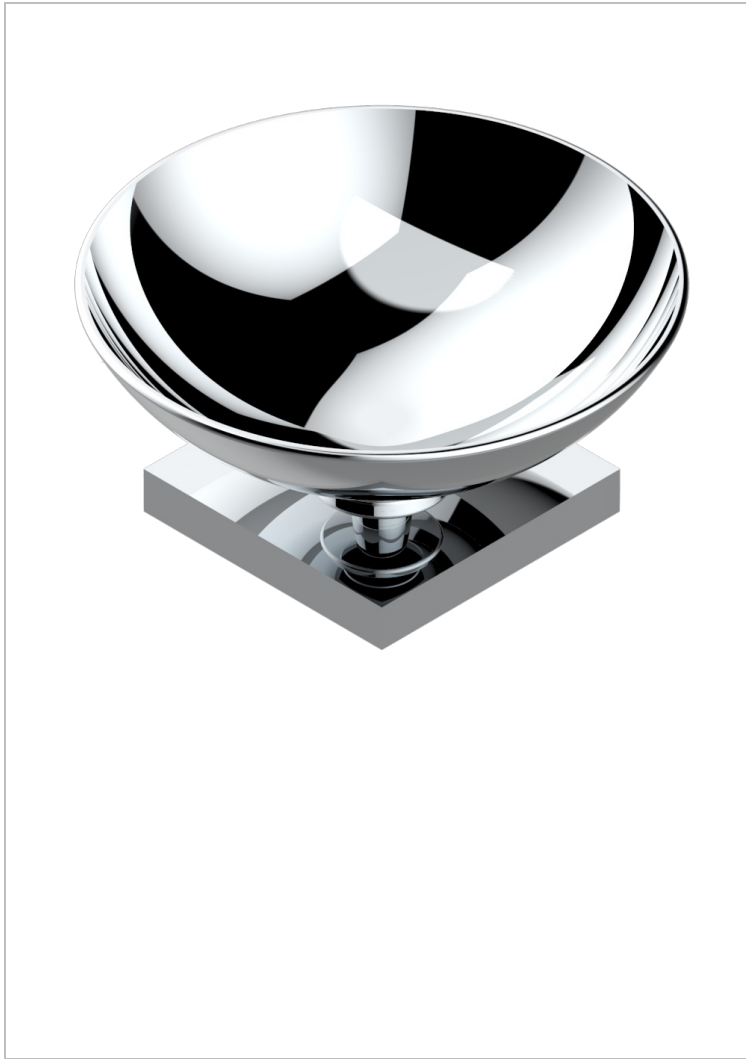

PROFIL BLACK ONYX

A6N-544

Soap dish on stand, \varnothing 100 mm

THG[®]
PARIS

CHARACTERISTIC

- Profil Black Onyx
- Soap dish on stand, \varnothing 100 mm

AVAILABLE FINITIONS

Antique nickel - H28
Black ceram - D30
Blush PVD - H62
Brass color PVD - H49
Brown bronze color PVD - F33
Gold color PVD - H52

Graphite PVD - H64
Lacquered light bronze - D01
Matt Umber PVD - H67
Matt blush PVD - H60
Matt brass color PVD - H50
Matt brown bronze color PVD - F34

Matt chrome - C02
Matt gold - F07
Matt gold color PVD - H53
Matt graphite PVD - H65
Matt nickel (color finish) - C01
Matt nickel color PVD - H56

Nickel color PVD - H55
Polished chrome (color finish) - A02
Polished chrome / Polished gold (color finish) - G02
Polished gold (color finish) - F01
Polished nickel - B01
Soft gold - F30

Soft matt gold - F31
Umber PVD - H66
Varnished matt antique red copper (color finish) - H07