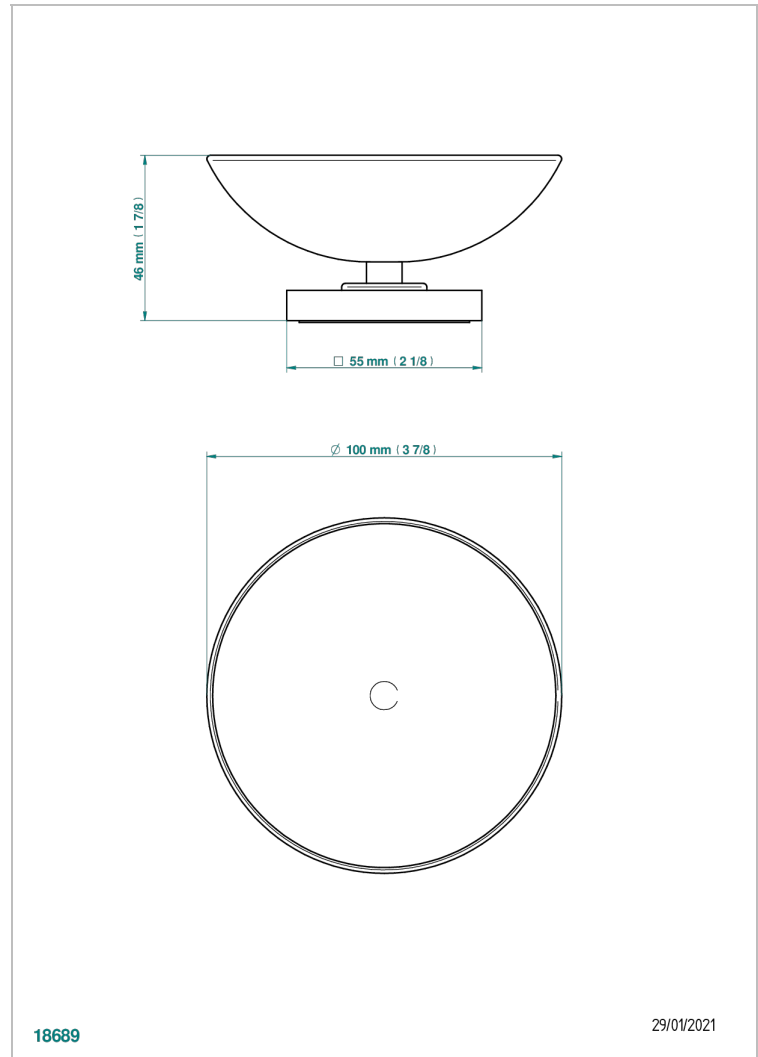

PROFIL BLACK ONYX

A6N-544

Soap dish on stand, \varnothing 100 mm

THG[®]
PARIS

18689

29/01/2021

CHARACTERISTIC

- Profil Black Onyx
- Soap dish on stand, \varnothing 100 mm