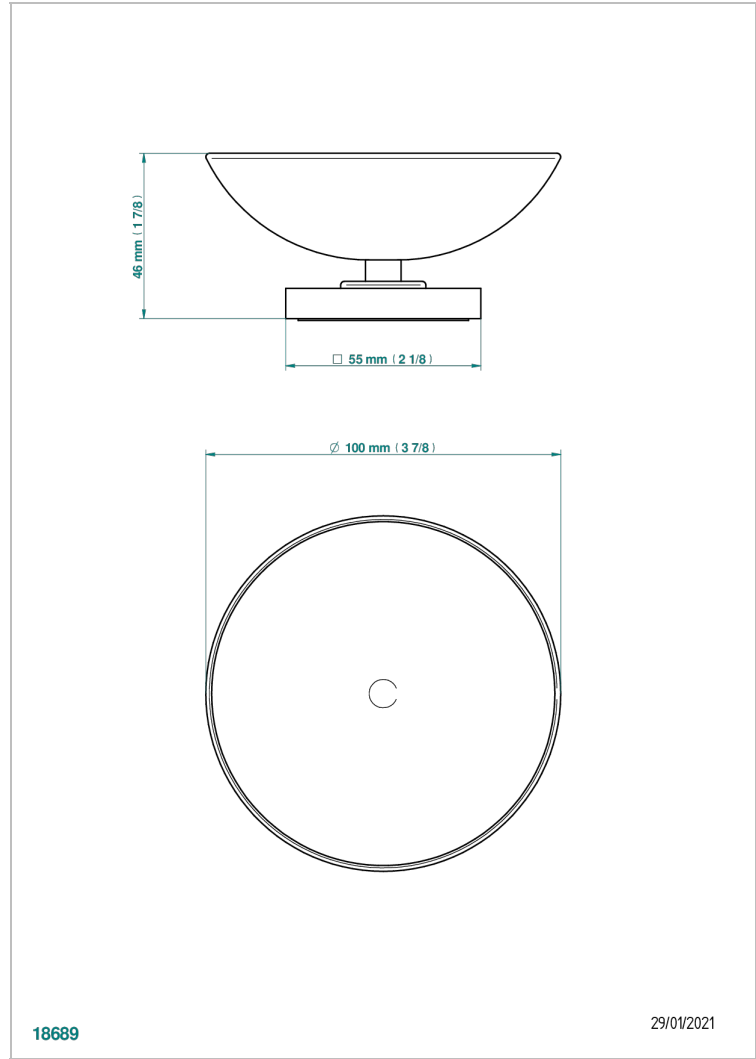

PROFIL METAL WITH LEVER HANDLES

A6B-544

Soap dish, freestanding , 4" diameter

CHARACTERISTIC

- Profil Metal with lever handles
- Soap dish, freestanding , 4" diameter

AVAILABLE FINITIONS

Black ceram - D30
Blush PVD - H62
Brass color PVD - H49
Brown bronze color PVD - F33
Chrome polished - A02
Chrome polished / gold polished - G02