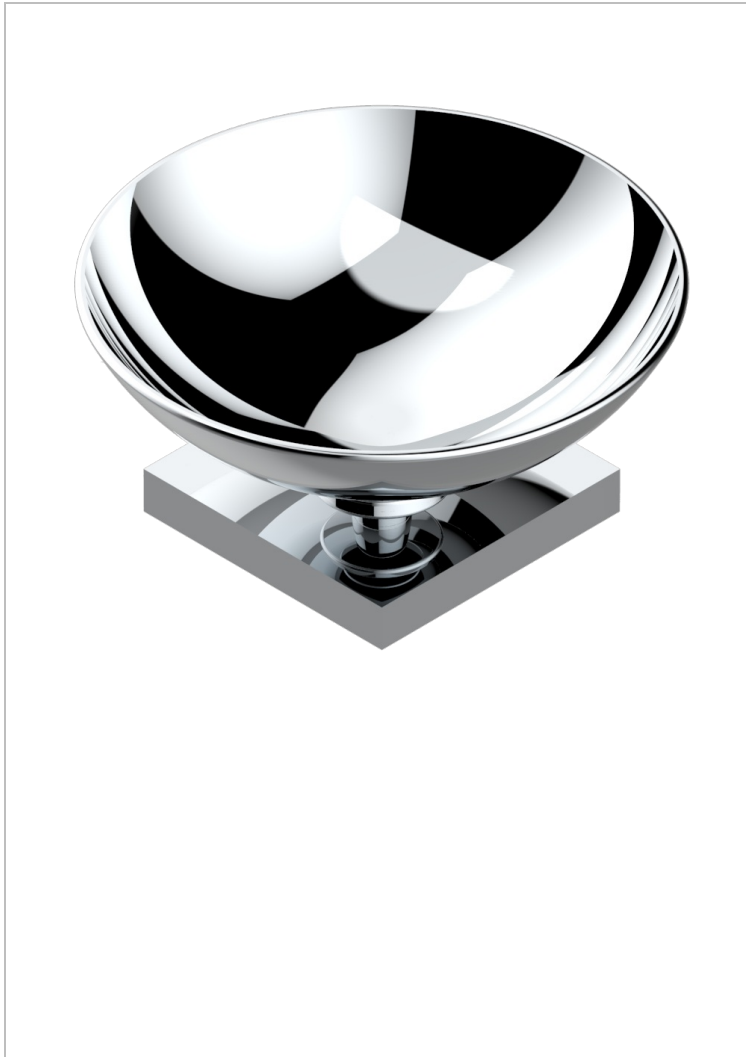

PROFIL METAL WITH LEVER

A6B-544

Soap dish on stand, \varnothing 100 mm

THG[®]
PARIS

18689

29/01/2021

CHARACTERISTIC

- Profil Metal with lever
- Soap dish on stand, \varnothing 100 mm

AVAILABLE FINITIONS

Antique nickel - H28
Black ceram - D30
Blush PVD - H62
Brass color PVD - H49
Brown bronze color PVD - F33
Gold color PVD - H52

Graphite PVD - H64
Lacquered light bronze - D01
Matt Umber PVD - H67
Matt blush PVD - H60
Matt brass color PVD - H50
Matt brown bronze color PVD - F34

Matt chrome - C02
Matt gold - F07
Matt gold color PVD - H53
Matt graphite PVD - H65
Matt nickel (color finish) - C01
Matt nickel color PVD - H56

Nickel color PVD - H55
Polished chrome (color finish) - A02
Polished chrome / Polished gold (color finish) - G02
Polished gold (color finish) - F01
Polished nickel - B01
Soft gold - F30