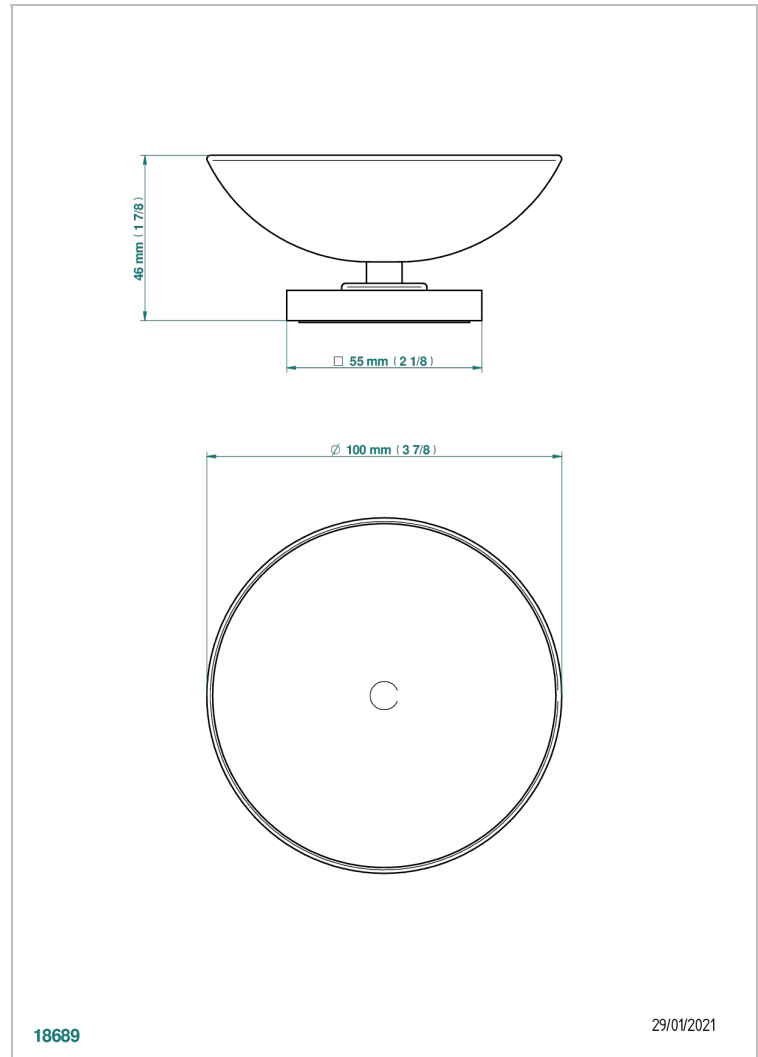

PROFIL METAL WITH LEVER

A6B-544

Soap dish on stand, \varnothing 100 mm

THG[®]
PARIS

18689

29/01/2021

CHARACTERISTIC

- Profil Metal with lever
- Soap dish on stand, \varnothing 100 mm