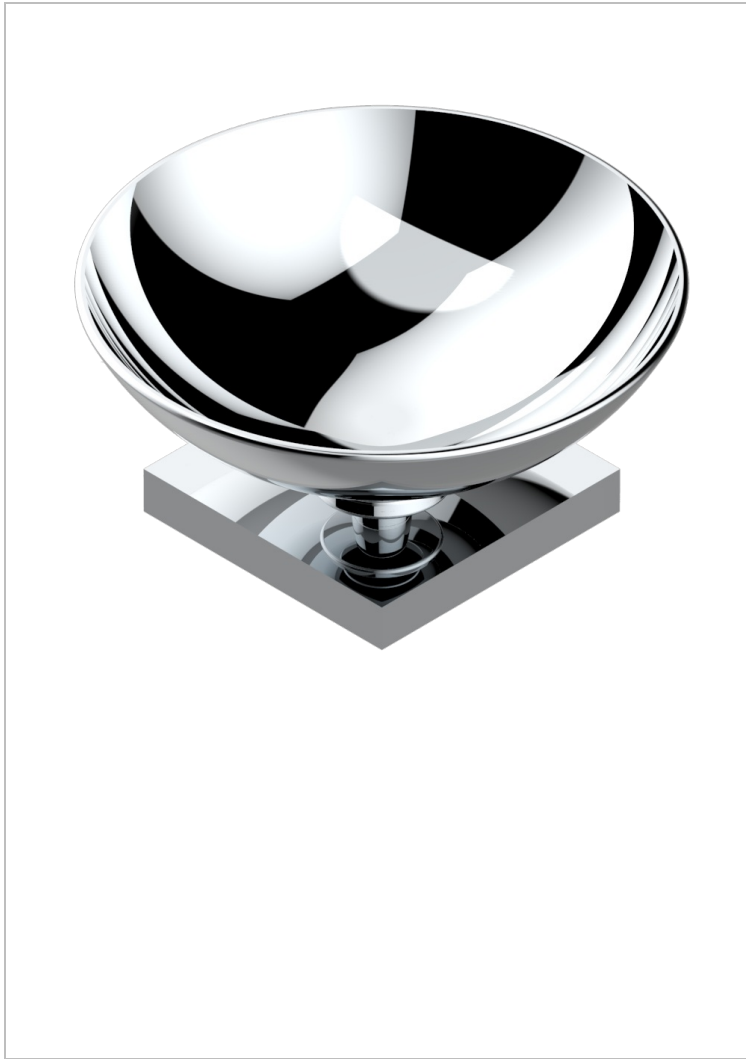

# PROFIL METAL

A6A-544

Soap dish, freestanding , 4" diameter

THG<sup>®</sup>  
PARIS

## CHARACTERISTIC

- Profil Metal
- Soap dish, freestanding , 4" diameter

## AVAILABLE FINITIONS

Black ceram - D30  
Blush PVD - H62  
Brass color PVD - H49  
Brown bronze color PVD - F33  
Chrome polished - A02  
Chrome polished / gold polished - G02

Copper antique matt, coated - H07  
Gold color PVD - H52  
Gold mat - F07  
Gold polished - F01  
Graphite PVD - H64  
Light coated bronze - D01