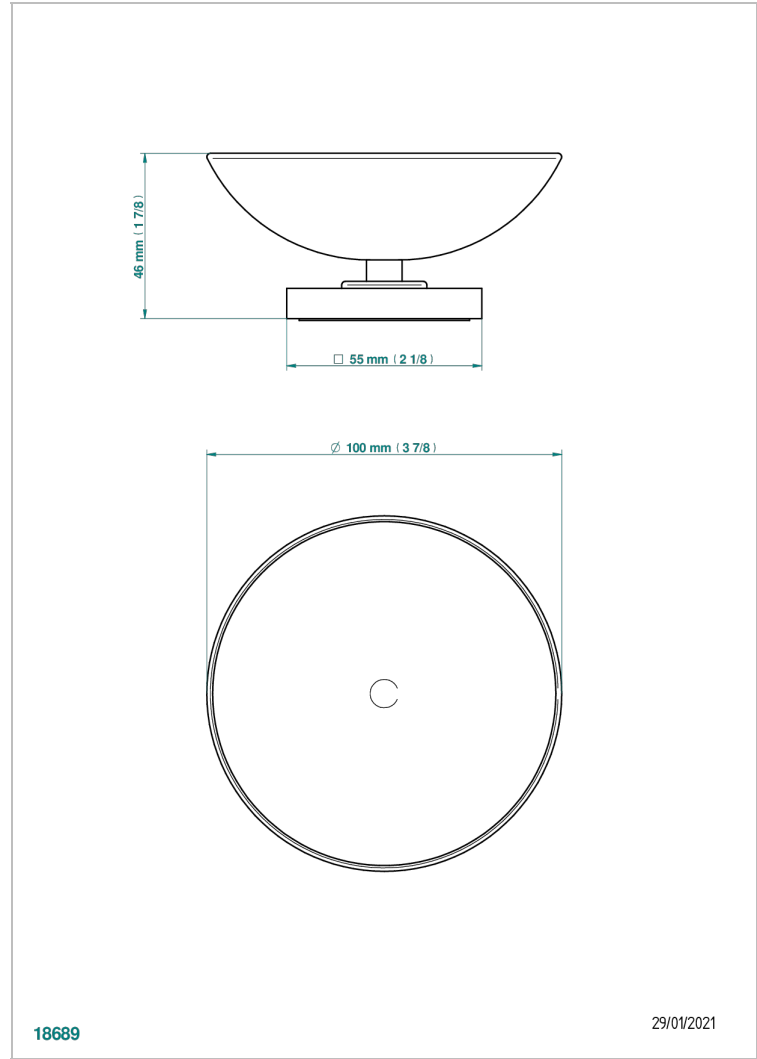

# PROFIL METAL

A6A-544

Soap dish, freestanding , 4" diameter

THG<sup>®</sup>  
PARIS

## CHARACTERISTIC

- Profil Metal
- Soap dish, freestanding , 4" diameter