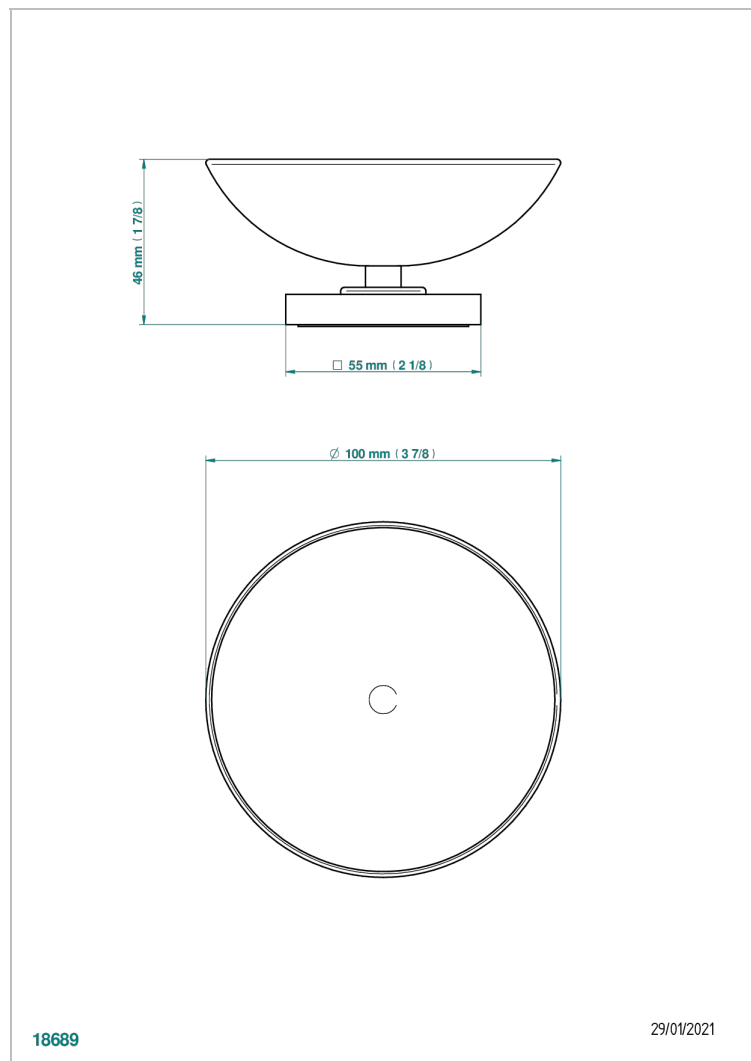

# MASQUE DE FEMME SMOOTH METAL

A2U-544

Soap dish, freestanding , 4" diameter

## CHARACTERISTIC

- Masque de Femme Smooth metal
- Soap dish, freestanding , 4" diameter