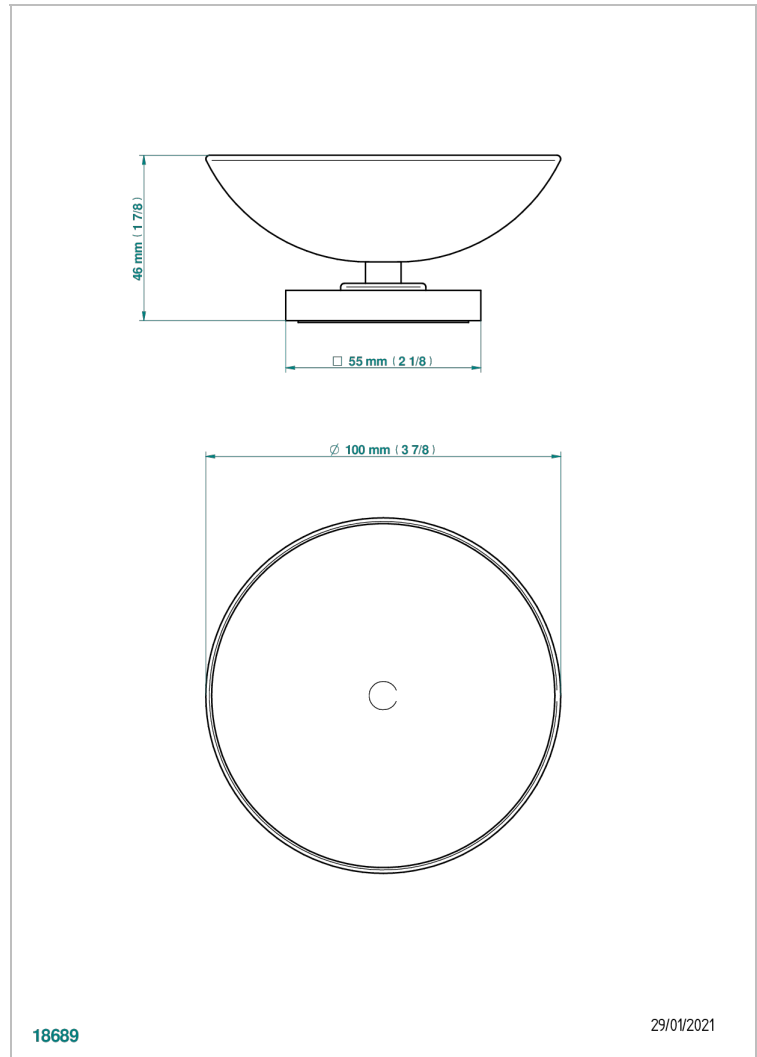

MASQUE DE FEMME SMOOTH METAL

A2U-544

Soap dish on stand, ø 100 mm

THG[®]
PARIS

18689

29/01/2021

CHARACTERISTIC

- Masque de Femme Smooth metal
- Soap dish on stand, ø 100 mm

AVAILABLE FINITIONS

Antique nickel - H28
Black ceram - D30
Blush PVD - H62
Brass color PVD - H49
Brown bronze color PVD - F33
Gold color PVD - H52

Graphite PVD - H64
Matt Umber PVD - H67
Matt blush PVD - H60
Matt brass color PVD - H50
Matt brown bronze color PVD - F34
Matt chrome - C02