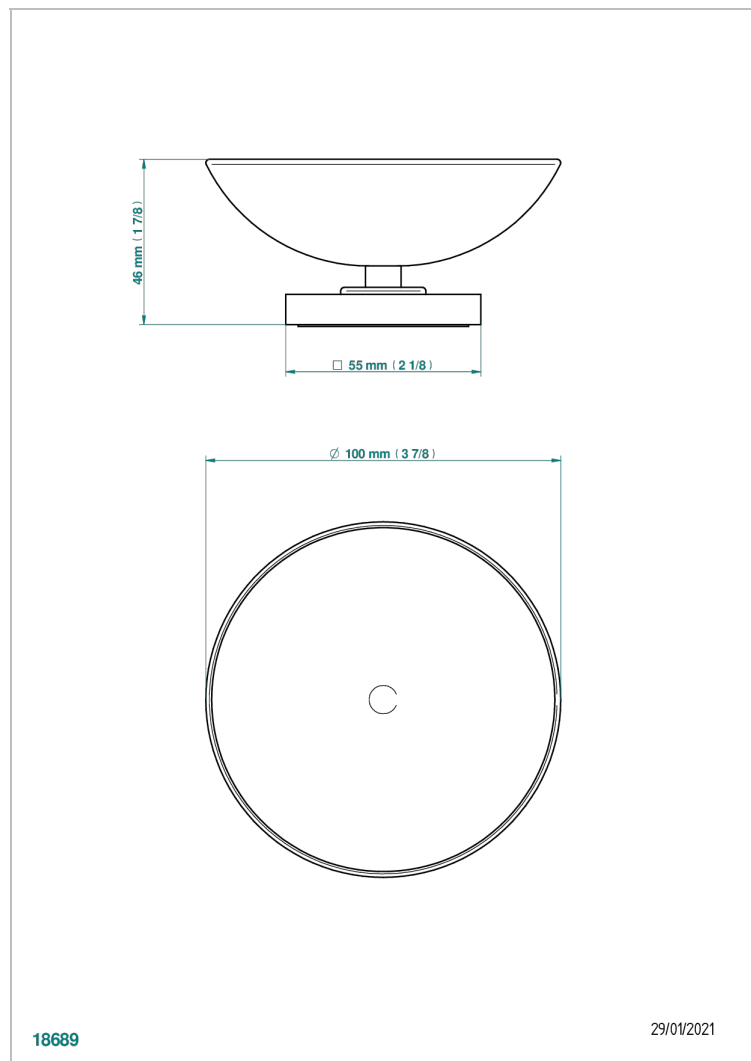

# MASQUE DE FEMME ENGRAVED METAL

A2T-544

Soap dish, freestanding , 4" diameter

## CHARACTERISTIC

- Masque de Femme Engraved Metal
- Soap dish, freestanding , 4" diameter