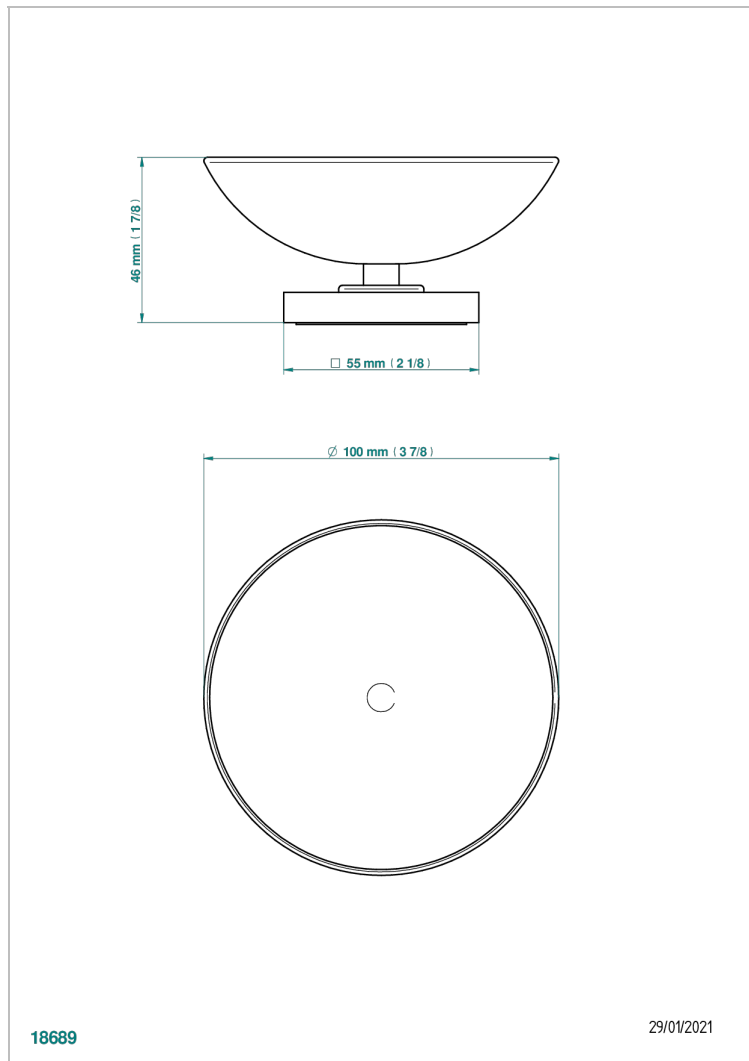

MASQUE DE FEMME ENGRAVED METAL

A2T-544

Soap dish on stand, ø 100 mm

CHARACTERISTIC

- Masque de Femme Engraved Metal
- Soap dish on stand, ø 100 mm

AVAILABLE FINITIONS

Antique nickel - H28
Black ceram - D30
Blush PVD - H62
Brass color PVD - H49
Brown bronze color PVD - F33
Gold color PVD - H52