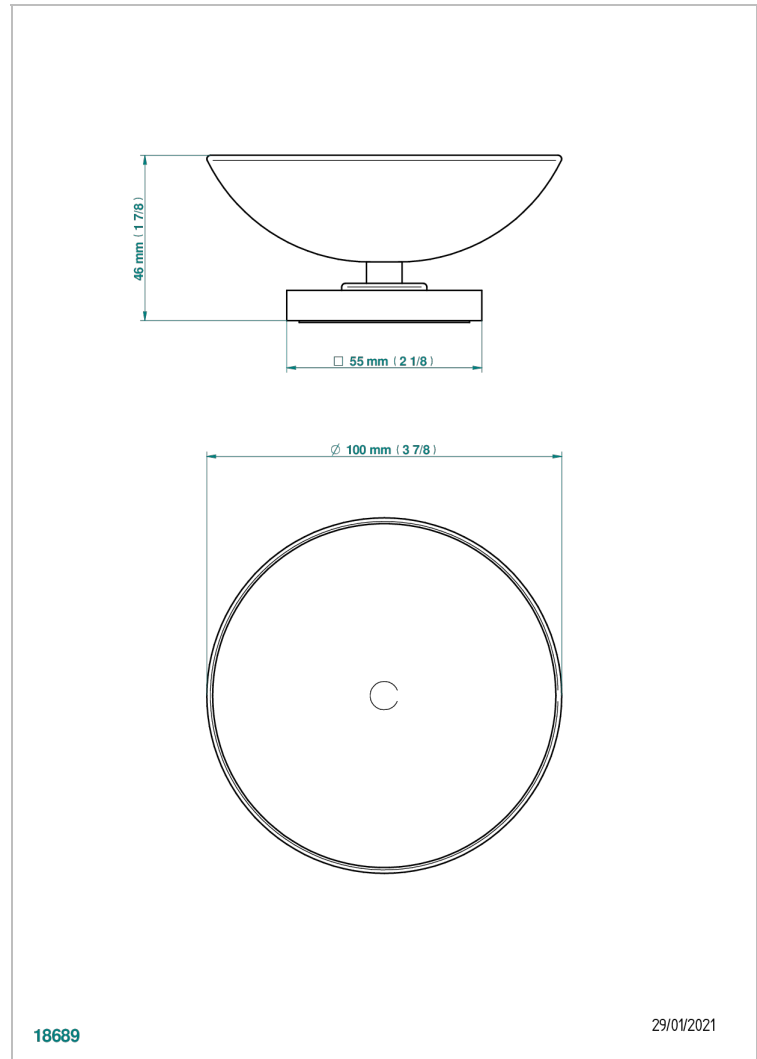

MASQUE DE FEMME SOLAIRE

A2S-544

Soap dish, freestanding , 4" diameter

THG[®]
PARIS

CHARACTERISTIC

- Masque de Femme Solaire
- Soap dish, freestanding , 4" diameter

AVAILABLE FINITIONS

Black ceram - D30
Chrome polished - A02
Chrome polished / gold polished - G02
Gold mat - F07
Gold polished - F01
Matt chrome (American satin) - C02