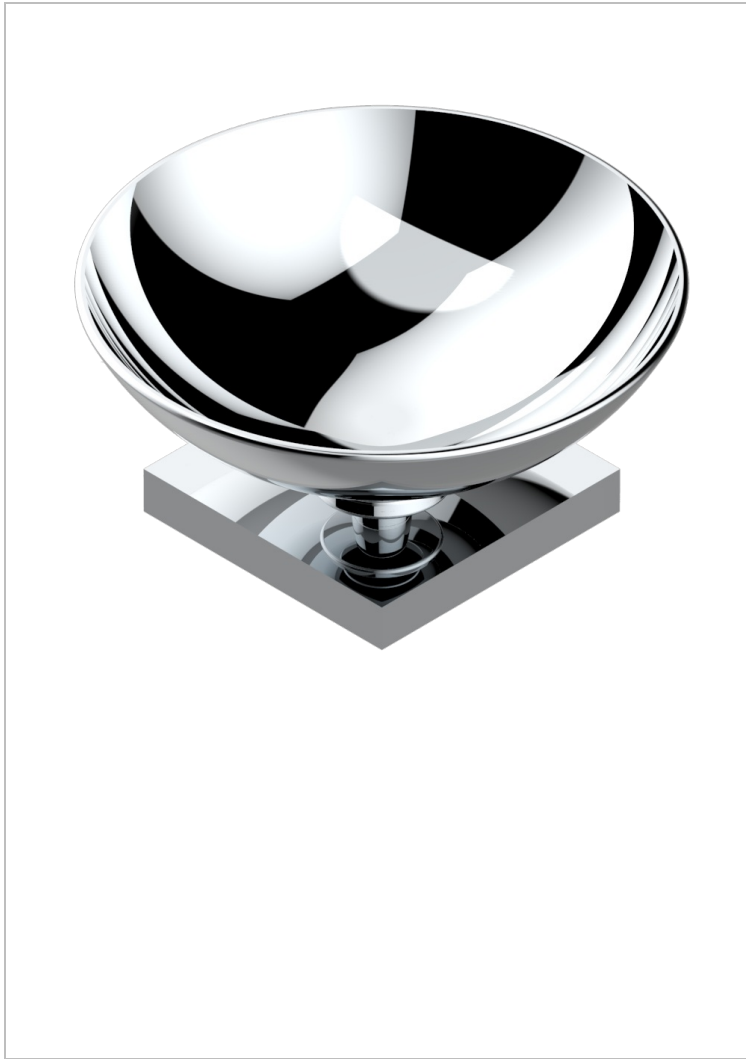

MASQUE DE FEMME SOLAIRE

A2S-544

Soap dish, freestanding , 4" diameter

THG[®]
PARIS

CHARACTERISTIC

- Masque de Femme Solaire
- Soap dish, freestanding , 4" diameter

AVAILABLE FINITIONS

Black ceram - D30
Chrome polished - A02
Chrome polished / gold polished - G02
Gold mat - F07
Gold polished - F01
Matt chrome (American satin) - C02

Matt nickel (American satin) - C01
Nickel polished - B01
Soft gold - F30
Soft matt gold - F31