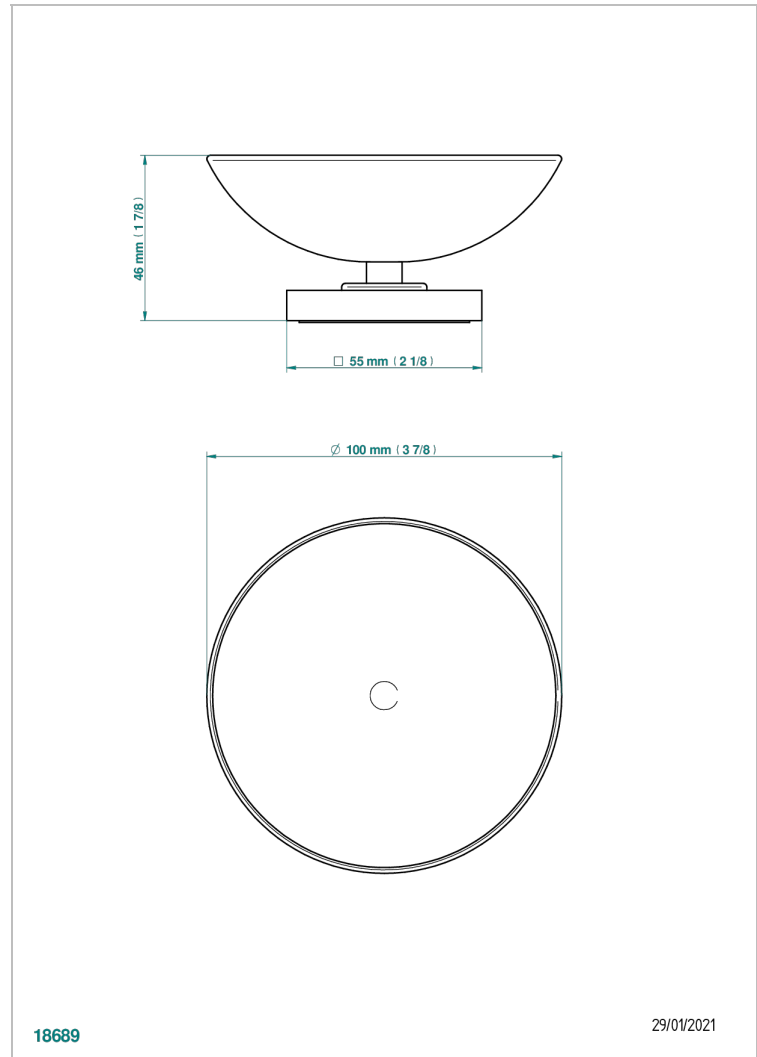

MASQUE DE FEMME SOLAIRE

A2S-544

Soap dish on stand, \varnothing 100 mm

THG[®]
PARIS

CHARACTERISTIC

- Masque de Femme Solaire
- Soap dish on stand, \varnothing 100 mm

AVAILABLE FINITIONS

Black ceram - D30
Matt chrome - C02
Matt gold - F07
Matt nickel (color finish) - C01
Polished chrome (color finish) - A02
Polished chrome / Polished gold (color finish) - G02