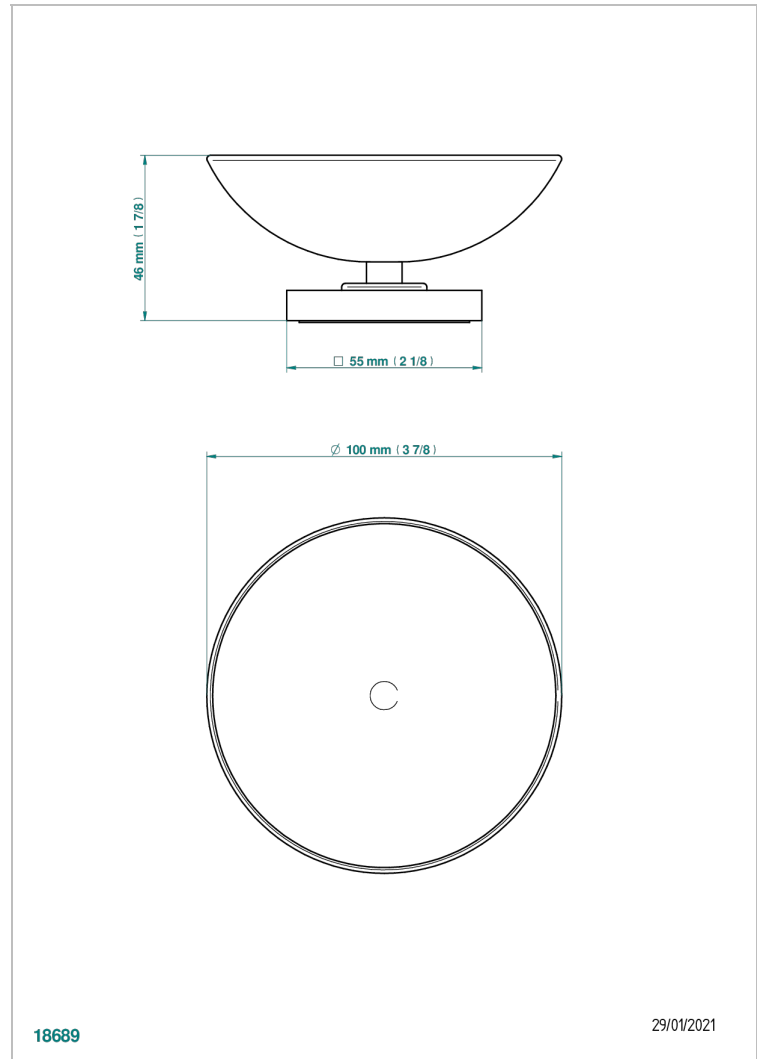

MASQUE DE FEMME LUNAIRE

A2R-544

Soap dish, freestanding , 4" diameter

THG[®]
PARIS

CHARACTERISTIC

- Masque de Femme Lunaire
- Soap dish, freestanding , 4" diameter

AVAILABLE FINITIONS

Black ceram - D30
Chrome polished - A02
Chrome polished / gold polished - G02
Gold mat - F07
Gold polished - F01
Matt chrome (American satin) - C02