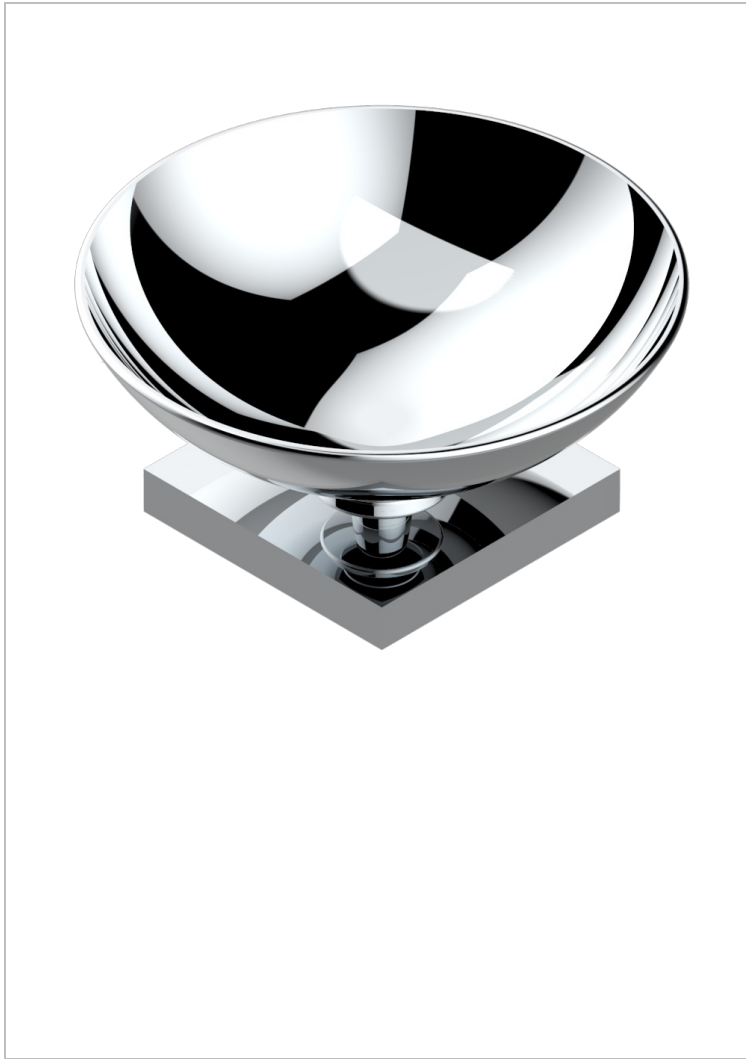

MASQUE DE FEMME LUNAIRE

A2R-544

Soap dish, freestanding , 4" diameter

THG[®]
PARIS

CHARACTERISTIC

- Masque de Femme Lunaire
- Soap dish, freestanding , 4" diameter

AVAILABLE FINITIONS

Black ceram - D30
Chrome polished - A02
Chrome polished / gold polished - G02
Gold mat - F07
Gold polished - F01
Matt chrome (American satin) - C02

Matt nickel (American satin) - C01
Nickel polished - B01
Soft gold - F30
Soft matt gold - F31