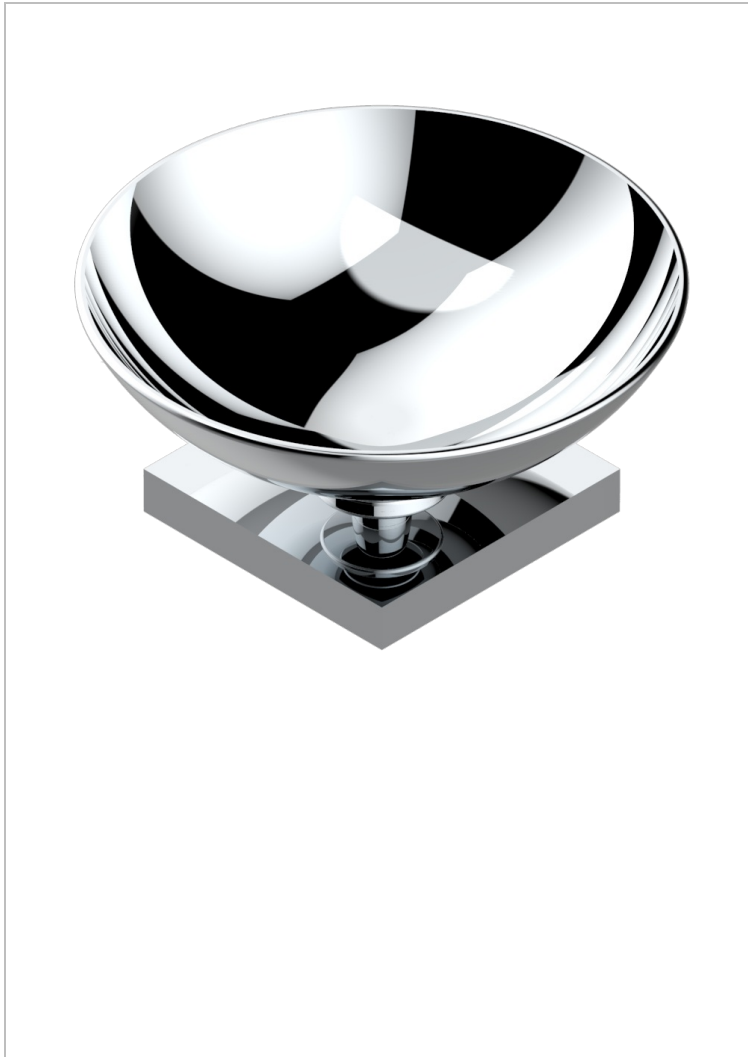

MASQUE DE FEMME LUNAIRE

A2R-544

Soap dish on stand, \varnothing 100 mm

THG[®]
PARIS

18689

29/01/2021

CHARACTERISTIC

- Masque de Femme Lunaire
- Soap dish on stand, \varnothing 100 mm

AVAILABLE FINITIONS

Black ceram - D30
Matt chrome - C02
Matt gold - F07
Matt nickel (color finish) - C01
Polished chrome (color finish) - A02
Polished chrome / Polished gold (color finish) - G02

Polished gold (color finish) - F01
Polished nickel - B01
Soft gold - F30
Soft matt gold - F31