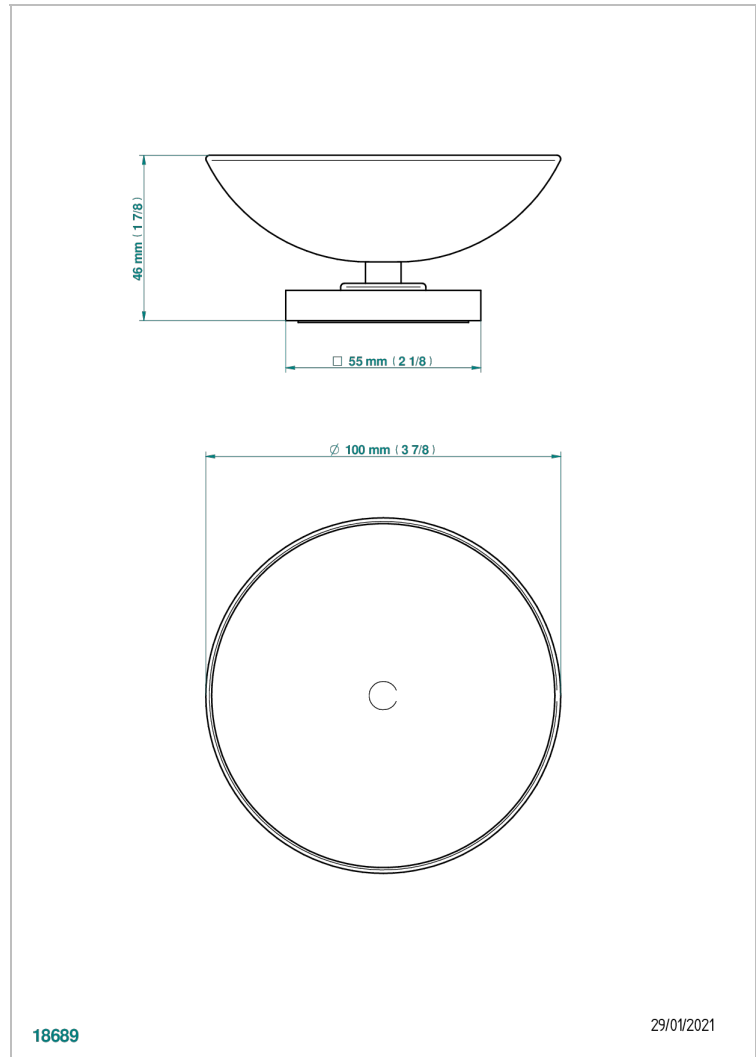

MASQUE DE FEMME LUNAIRE

A2R-544

Soap dish on stand, \varnothing 100 mm

THG[®]
PARIS

18689

29/01/2021

CHARACTERISTIC

- Masque de Femme Lunaire
- Soap dish on stand, \varnothing 100 mm