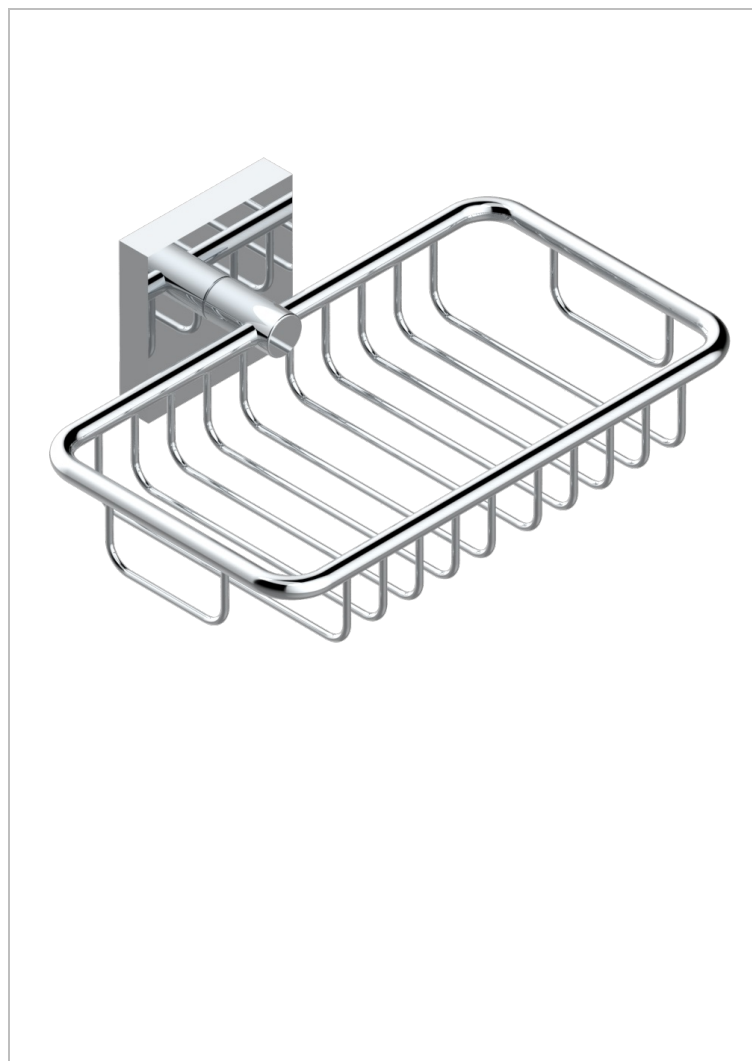

# PROFIL METAL WITH LEVER HANDLES

A6B-620

Soap basket, wall mounted 6"1/4 x 3"5/8

## CHARACTERISTIC

- Profil Metal with lever handles
- Soap basket, wall mounted 6"1/4 x 3"5/8