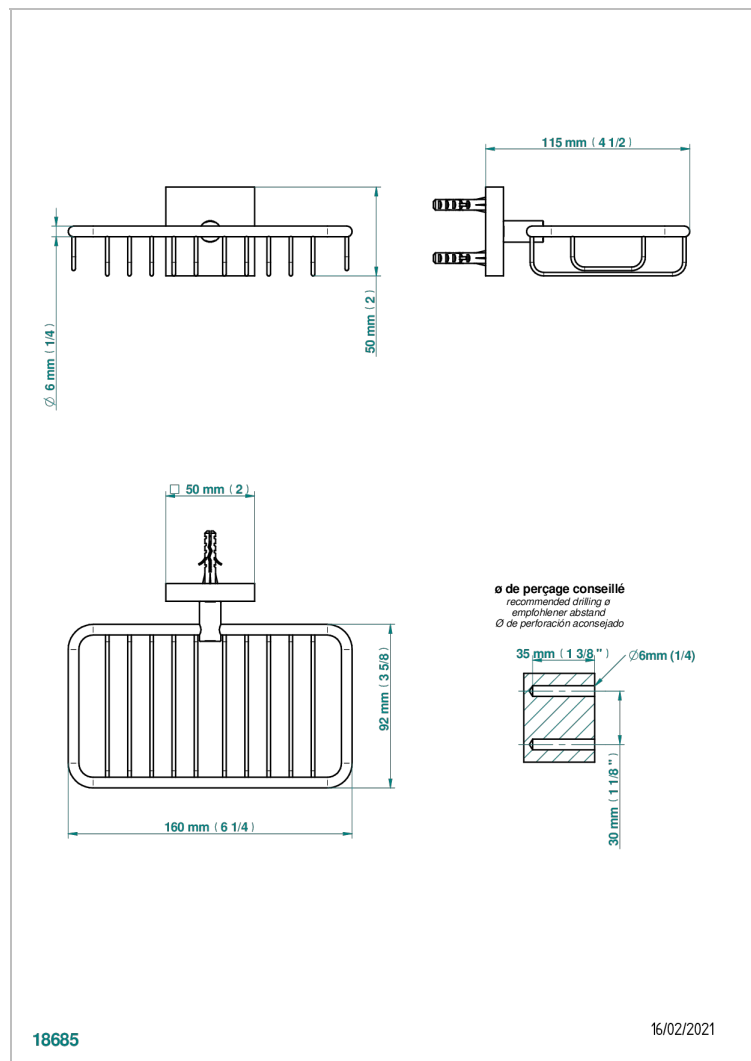

# PROFIL METAL WITH LEVER HANDLES

A6B-620

Soap basket, wall mounted 6"1/4 x 3"5/8

## CHARACTERISTIC

- Profil Metal with lever handles
- Soap basket, wall mounted 6"1/4 x 3"5/8